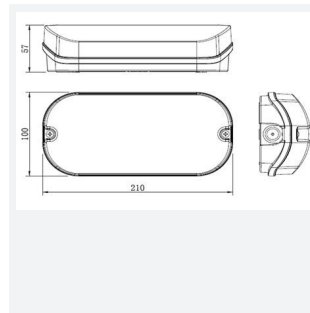

# Swift

Category	Emergency
Application	Ancillary
Specification	Performance

Code: ASWTLED/3M

- Supplied with self-adhesive legend
- Optic design provides optimum performance for escape route lighting
- Screwless gear tray for ease of installation
- Supplied with self-adhesive legend
- Side and rear cable entries
- Viewing distance 17 metres

GENERAL INFORMATION	
Wattage	3W
Lumens Delivered	64lm (Emergency), 173lm (Standard)
Beam Angle	105/120
CRI	70
CCT	6500K
Input	220-240V
Operating Temp	0°C - 40°C
Product Weight without Packaging	0.324 kg

TECHNICAL INFORMATION	
Light Source	LED
Colour / Finish	White
IP Rating	IP65
Class Protection	1
Internal / External	Internal / External
Surface / Recessed / Suspended	Ceiling, Wall
Lumen Depreciation	L70 50,000h
Warranty (Years)	3
CE Mark	Yes
Height	100 mm