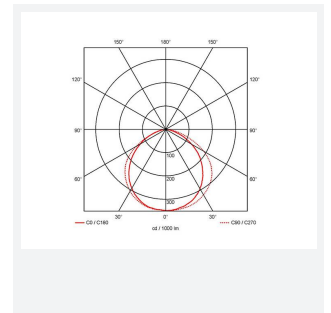

# Swift

Category	Emergency
Application	Ancillary
Specification	Performance

Code: ASWTLED/3M

- Supplied with self-adhesive legend
- Optic design provides optimum performance for escape route lighting
- Screwless gear tray for ease of installation
- Supplied with self-adhesive legend
- Side and rear cable entries
- Viewing distance 17 metres

GENERAL INFORMATION	
Wattage	3W
Lumens Delivered	64lm (Emergency), 173lm (Standard)
Beam Angle	105/120
CRI	70
CCT	6500K
Input	220-240V
Operating Temp	0°C - 40°C
Product Weight without Packaging	0.324 kg

TECHNICAL INFORMATION	
Light Source	LED
Colour / Finish	White
IP Rating	IP65
Class Protection	1
Internal / External	Internal / External
Surface / Recessed / Suspended	Ceiling, Wall
Lumen Depreciation	L70 50,000h
Warranty (Years)	3
CE Mark	Yes
Height	100 mm