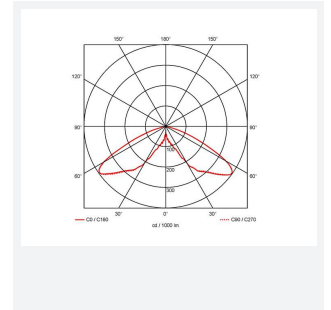

- Modern die-cast aluminium post top lantern suitable for hospitality and retail applications
- Ideal for large carparks and large open areas
- Powered by Philips
- Electrostatic paint finish for enhanced corrosion resistance
- Adjustable spigot bracket 50-76mm supplied as standard

GENERAL INFORMATION	
Wattage	63W
Lumens Delivered	4300lm
Lm/W	73lm/W
Beam Angle	135
CRI	70
CCT	3000K
Input	220-240V
Operating Temp	-40°C - 55°C
SDCM	5
Product Weight without Packaging	10.91 kg

TECHNICAL INFORMATION	
Light Source	LED
Colour / Finish	Black
IP Rating	IP66
Class Protection	1
Internal / External	External
Surface / Recessed / Suspended	Pole
Lumen Depreciation	L70 50,000h
Warranty (Years)	5
CE Mark	Yes
Height	535 mm