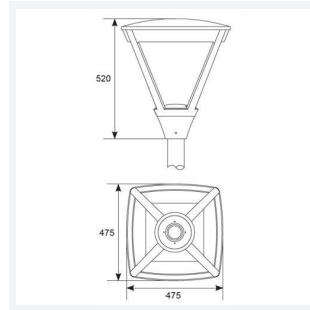

Asuri

Asuri 2 Post Top Warm White
Code: ASULED/2/WW

Category	Streetlights
Application	Hospitality, Outdoor, Retail
Specification	Performance

PRODUCT FEATURES

- Modern die-cast aluminium post top lantern suitable for hospitality and retail applications
- Ideal for large carparks and large open areas
- Powered by Philips
- Electrostatic paint finish for enhanced corrosion resistance
- Adjustable spigot bracket 50-76mm supplied as standard

GENERAL INFORMATION	
Wattage	63W
Lumens Delivered	4300lm
Lm/W	73lm/W
Beam Angle	135
CRI	70
CCT	3000K
Input	220/240V
Operating Temp	-40°C - 55°C
SDCM	5
Product Weight without Packaging	10.91 kg

TECHNICAL INFORMATION	
Light Source	LED
Colour / Finish	Black
IP Rating	IP66
Class Protection	1
Internal / External	External
Surface / Recessed / Suspended	Pole
Lumen Depreciation	L70 50,000h
Warranty (Years)	5
CE Mark	Yes
Height	535 mm