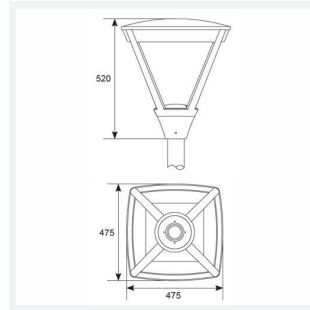

Asuri

Asuri 2 Post Top Warm White
Code: ASULED/2/WW

Category	Streetlights
Application	Hospitality, Outdoor, Retail
Specification	Performance

- Modern die-cast aluminium post top lantern suitable for hospitality and retail applications
- Ideal for large carparks and large open areas
- Powered by Philips
- Electrostatic paint finish for enhanced corrosion resistance
- Adjustable spigot bracket 50-76mm supplied as standard

GENERAL INFORMATION	
Wattage	63W
Lumens Delivered	4300lm
Lm/W	73lm/W
Beam Angle	135
CRI	70
CCT	3000K
Input	220-240V
Operating Temp	-40°C - 55°C
SDCM	5
Product Weight without Packaging	10.91 kg

TECHNICAL INFORMATION	
Light Source	LED
Colour / Finish	Black
IP Rating	IP66
Class Protection	1
Internal / External	External
Surface / Recessed / Suspended	Pole
Lumen Depreciation	L70 50,000h
Warranty (Years)	5
CE Mark	Yes
Height	535 mm