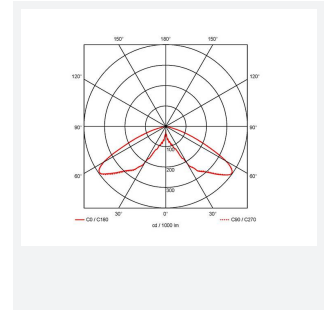

PRODUCT FEATURES

- Modern die-cast aluminium post top lantern suitable for hospitality and retail applications
- Ideal for large carparks and large open areas
- Powered by Philips
- Electrostatic paint finish for enhanced corrosion resistance
- Adjustable spigot bracket 50-76mm supplied as standard

GENERAL INFORMATION	
Wattage	63W
Lumens Delivered	4300lm
Lm/W	73lm/W
Beam Angle	135
CRI	70
CCT	3000K
Input	220/240V
Operating Temp	-40°C - 55°C
SDCM	5
Product Weight without Packaging	10.91 kg

TECHNICAL INFORMATION	
Light Source	LED
Colour / Finish	Black
IP Rating	IP66
Class Protection	1
Internal / External	External
Surface / Recessed / Suspended	Pole
Lumen Depreciation	L70 50,000h
Warranty (Years)	5
CE Mark	Yes
Height	535 mm