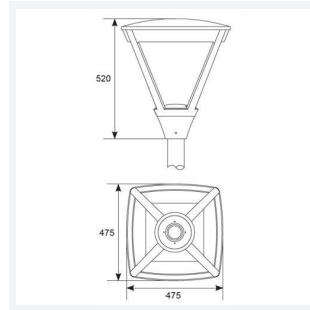

# Asuri

Asuri 2 Post Top Photocell Warm White  
Code: ASULED/2/WW/PC

Category	Streetlights
Application	Hospitality, Outdoor, Retail
Specification	Performance

GENERAL INFORMATION	
Wattage	63W
Lumens Delivered	4300lm
Lm/W	73lm/W
Beam Angle	135
CRI	70
CCT	3000K
Input	220/240V
Operating Temp	-40°C - 55°C
SDCM	5
Product Weight without Packaging	11.025 kg

TECHNICAL INFORMATION	
Light Source	LED
Colour / Finish	Black
IP Rating	IP66
Class Protection	1
Internal / External	External
Surface / Recessed / Suspended	Pole
Lumen Depreciation	L70 50,000h
Warranty (Years)	5
CE Mark	Yes
Height	535 mm