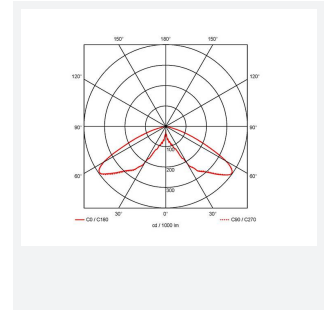

GENERAL INFORMATION	
Wattage	63W
Lumens Delivered	4300lm
Lm/W	73lm/W
Beam Angle	135
CRI	70
CCT	3000K
Input	220-240V
Operating Temp	-40°C - 55°C
SDCM	5
Product Weight without Packaging	11.025 kg

TECHNICAL INFORMATION	
Light Source	LED
Colour / Finish	Black
IP Rating	IP66
Class Protection	1
Internal / External	External
Surface / Recessed / Suspended	Pole
Lumen Depreciation	L70 50,000h
Warranty (Years)	5
CE Mark	Yes
Height	535 mm