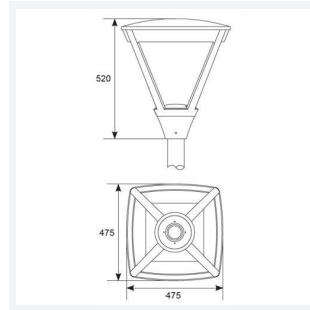

Asuri

Asuri 2 Post Top Photocell Warm White
Code: ASULED/2/WW/PC

Category	Streetlights
Application	Hospitality, Outdoor, Retail
Specification	Performance

PRODUCT FEATURES

- Modern die-cast aluminium post top lantern suitable for hospitality and retail applications
- Ideal for large carparks and large open areas
- Powered by Philips
- Electrostatic paint finish for enhanced corrosion resistance
- Adjustable spigot bracket 50-76mm supplied as standard

GENERAL INFORMATION	
Wattage	63W
Lumens Delivered	4300lm
Lm/W	73lm/W
Beam Angle	135
CRI	70
CCT	3000K
Input	220-240V
Operating Temp	-40°C - 55°C
SDCM	5
Product Weight without Packaging	11.025 kg

TECHNICAL INFORMATION	
Light Source	LED
Colour / Finish	Black
IP Rating	IP66
Class Protection	1
Internal / External	External
Surface / Recessed / Suspended	Pole
Lumen Depreciation	L70 50,000h
Warranty (Years)	5
CE Mark	Yes
Height	535 mm