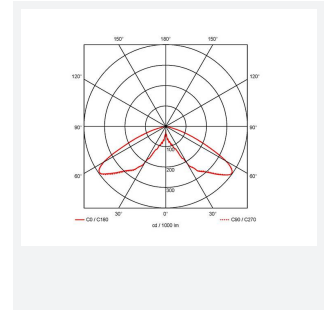

PRODUCT FEATURES

- Modern die-cast aluminium post top lantern suitable for hospitality and retail applications
- Ideal for large carparks and large open areas
- Powered by Philips
- Electrostatic paint finish for enhanced corrosion resistance
- Adjustable spigot bracket 50-76mm supplied as standard

GENERAL INFORMATION	
Wattage	63W
Lumens Delivered	4300lm
Lm/W	73lm/W
Beam Angle	135
CRI	70
CCT	3000K
Input	220/240V
Operating Temp	-40°C - 55°C
SDCM	5
Product Weight without Packaging	11.025 kg

TECHNICAL INFORMATION	
Light Source	LED
Colour / Finish	Black
IP Rating	IP66
Class Protection	1
Internal / External	External
Surface / Recessed / Suspended	Pole
Lumen Depreciation	L70 50,000h
Warranty (Years)	5
CE Mark	Yes
Height	535 mm