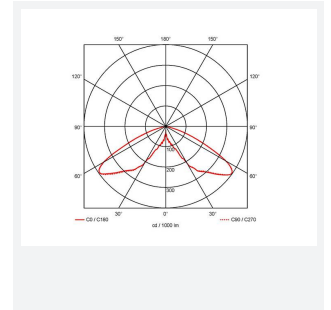

PRODUCT FEATURES

- Modern die-cast aluminium post top lantern suitable for hospitality and retail applications
- Ideal for large carparks and large open areas
- Powered by Philips
- Electrostatic paint finish for enhanced corrosion resistance
- Adjustable spigot bracket 50-76mm supplied as standard

GENERAL INFORMATION	
Wattage	63W
Lumens Delivered	4400lm
Lm/W	70lm/W
Beam Angle	135
CRI	70
CCT	4000K
Input	220/240V
Operating Temp	-40°C - 55°C
SDCM	5
Product Weight without Packaging	10.91 kg

TECHNICAL INFORMATION	
Light Source	LED
Colour / Finish	Black
IP Rating	IP66
Class Protection	1
Internal / External	External
Surface / Recessed / Suspended	Pole
Lumen Depreciation	L70 50,000h
Warranty (Years)	5
CE Mark	Yes
Height	535 mm