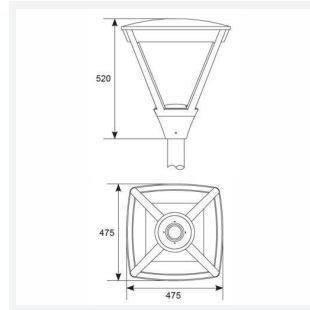

Asuri

Asuri 2 Post Top Cool White
Code: ASULED/2/CW

Category	Streetlights
Application	Hospitality, Outdoor, Retail
Specification	Performance

- Modern die-cast aluminium post top lantern suitable for hospitality and retail applications
- Ideal for large carparks and large open areas
- Powered by Philips
- Electrostatic paint finish for enhanced corrosion resistance
- Adjustable spigot bracket 50-76mm supplied as standard

GENERAL INFORMATION	
Wattage	63W
Lumens Delivered	4400lm
Lm/W	70lm/W
Beam Angle	135
CRI	70
CCT	4000K
Input	220-240V
Operating Temp	-40°C - 55°C
SDCM	5
Product Weight without Packaging	10.91 kg

TECHNICAL INFORMATION	
Light Source	LED
Colour / Finish	Black
IP Rating	IP66
Class Protection	1
Internal / External	External
Surface / Recessed / Suspended	Pole
Lumen Depreciation	L70 50,000h
Warranty (Years)	5
CE Mark	Yes
Height	535 mm