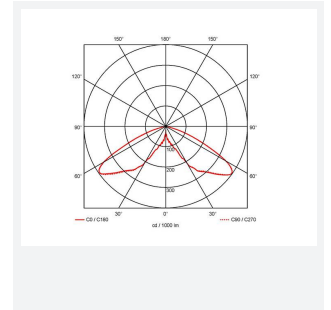

- Modern die-cast aluminium post top lantern suitable for hospitality and retail applications
- Ideal for large carparks and large open areas
- Powered by Philips
- Electrostatic paint finish for enhanced corrosion resistance
- Adjustable spigot bracket 50-76mm supplied as standard

GENERAL INFORMATION	
Wattage	63W
Lumens Delivered	4400lm
Lm/W	70lm/W
Beam Angle	135
CRI	70
CCT	4000K
Input	220-240V
Operating Temp	-40°C - 55°C
SDCM	5
Product Weight without Packaging	10.91 kg

TECHNICAL INFORMATION	
Light Source	LED
Colour / Finish	Black
IP Rating	IP66
Class Protection	1
Internal / External	External
Surface / Recessed / Suspended	Pole
Lumen Depreciation	L70 50,000h
Warranty (Years)	5
CE Mark	Yes
Height	535 mm