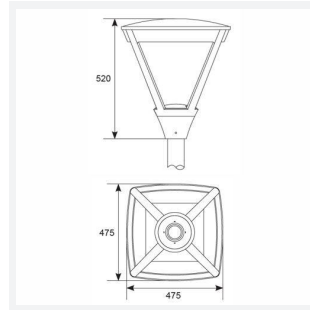

Asuri

Asuri 2 Post Top Cool White
Code: ASULED/2/CW

| | |
|---------------|------------------------------|
| Category | Streetlights |
| Application | Hospitality, Outdoor, Retail |
| Specification | Performance |

| GENERAL INFORMATION | |
|----------------------------------|--------------|
| Wattage | 63W |
| Lumens Delivered | 4400lm |
| Lm/W | 70lm/W |
| Beam Angle | 135 |
| CRI | 70 |
| CCT | 4000K |
| Input | 220/240V |
| Operating Temp | -40°C - 55°C |
| SDCM | 5 |
| Product Weight without Packaging | 10.91 kg |

| TECHNICAL INFORMATION | |
|--------------------------------|-------------|
| Light Source | LED |
| Colour / Finish | Black |
| IP Rating | IP66 |
| Class Protection | 1 |
| Internal / External | External |
| Surface / Recessed / Suspended | Pole |
| Lumen Depreciation | L70 50,000h |
| Warranty (Years) | 5 |
| CE Mark | Yes |
| Height | 535 mm |