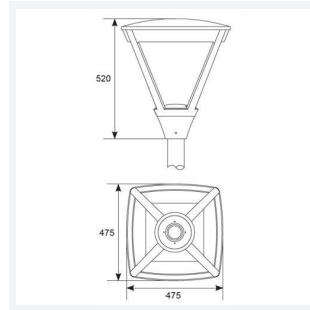

# Asuri

Asuri 2 Post Top Photocell Cool White  
Code: ASULED/2/CW/PC

Category	Streetlights
Application	Hospitality, Outdoor, Retail
Specification	Performance

GENERAL INFORMATION	
Wattage	63W
Lumens Delivered	4400lm
Lm/W	70lm/W
Beam Angle	135
CRI	70
CCT	4000K
Input	220/240V
Operating Temp	-40°C - 55°C
SDCM	5
Product Weight without Packaging	12.94 kg

TECHNICAL INFORMATION	
Light Source	LED
Colour / Finish	Black
IP Rating	IP66
Class Protection	1
Internal / External	External
Surface / Recessed / Suspended	Pole
Lumen Depreciation	L70 50,000h
Warranty (Years)	5
CE Mark	Yes
Height	535 mm