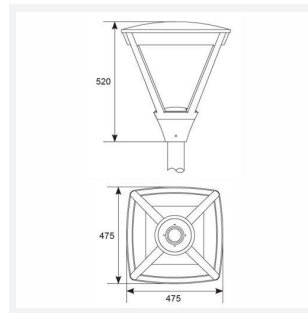

- Modern die-cast aluminium post top lantern suitable for hospitality and retail applications
- Ideal for large carparks and large open areas
- Powered by Philips
- Electrostatic paint finish for enhanced corrosion resistance
- Adjustable spigot bracket 50-76mm supplied as standard

GENERAL INFORMATION	
Wattage	63W
Lumens Delivered	4400lm
Lm/W	70lm/W
Beam Angle	135
CRI	70
CCT	4000K
Input	220-240V
Operating Temp	-40°C - 55°C
SDCM	5
Product Weight without Packaging	12.94 kg

TECHNICAL INFORMATION	
Light Source	LED
Colour / Finish	Black
IP Rating	IP66
Class Protection	1
Internal / External	External
Surface / Recessed / Suspended	Pole
Lumen Depreciation	L70 50,000h
Warranty (Years)	5
CE Mark	Yes
Height	535 mm