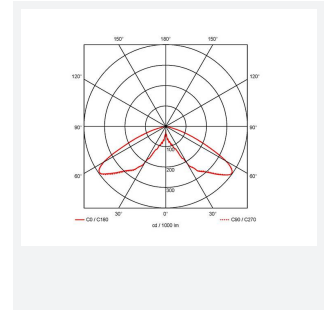

PRODUCT FEATURES

- Modern die-cast aluminium post top lantern suitable for hospitality and retail applications
- Ideal for large carparks and large open areas
- Powered by Philips
- Electrostatic paint finish for enhanced corrosion resistance
- Adjustable spigot bracket 50-76mm supplied as standard

GENERAL INFORMATION	
Wattage	63W
Lumens Delivered	4400lm
Lm/W	70lm/W
Beam Angle	135
CRI	70
CCT	4000K
Input	220/240V
Operating Temp	-40°C - 55°C
SDCM	5
Product Weight without Packaging	12.94 kg

TECHNICAL INFORMATION	
Light Source	LED
Colour / Finish	Black
IP Rating	IP66
Class Protection	1
Internal / External	External
Surface / Recessed / Suspended	Pole
Lumen Depreciation	L70 50,000h
Warranty (Years)	5
CE Mark	Yes
Height	535 mm