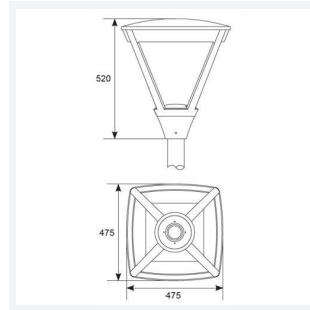

Asuri

Asuri 1 Post Top Warm White
Code: ASULED/1/WW

Category	Streetlights
Application	Hospitality, Outdoor, Retail
Specification	Performance

PRODUCT FEATURES

- Modern die-cast aluminium post top lantern suitable for hospitality and retail applications
- Ideal for large carparks and large open areas
- Powered by Philips
- Electrostatic paint finish for enhanced corrosion resistance
- Adjustable spigot bracket 50-76mm supplied as standard

GENERAL INFORMATION	
Wattage	42W
Lumens Delivered	3000lm
Lm/W	77lm/W
Beam Angle	135
CRI	70
CCT	3000K
Input	220/240V
Operating Temp	-40°C - 55°C
SDCM	5
Product Weight without Packaging	10.47 kg

TECHNICAL INFORMATION	
Light Source	LED
Colour / Finish	Black
IP Rating	IP66
Class Protection	1
Internal / External	External
Surface / Recessed / Suspended	Pole
Lumen Depreciation	L70 50,000h
Warranty (Years)	5
CE Mark	Yes
Height	535 mm