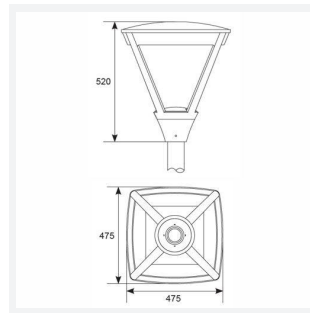

Asuri

Asuri 1 Post Top Warm White
Code: ASULED/1/WW

Category	Streetlights
Application	Hospitality, Outdoor, Retail
Specification	Performance

- Modern die-cast aluminium post top lantern suitable for hospitality and retail applications
- Ideal for large carparks and large open areas
- Powered by Philips
- Electrostatic paint finish for enhanced corrosion resistance
- Adjustable spigot bracket 50-76mm supplied as standard

GENERAL INFORMATION	
Wattage	42W
Lumens Delivered	3000lm
Lm/W	77lm/W
Beam Angle	135
CRI	70
CCT	3000K
Input	220-240V
Operating Temp	-40°C - 55°C
SDCM	5
Product Weight without Packaging	10.47 kg

TECHNICAL INFORMATION	
Light Source	LED
Colour / Finish	Black
IP Rating	IP66
Class Protection	1
Internal / External	External
Surface / Recessed / Suspended	Pole
Lumen Depreciation	L70 50,000h
Warranty (Years)	5
CE Mark	Yes
Height	535 mm