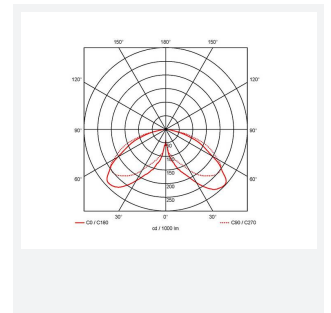

- Modern die-cast aluminium post top lantern suitable for hospitality and retail applications
- Ideal for large carparks and large open areas
- Powered by Philips
- Electrostatic paint finish for enhanced corrosion resistance
- Adjustable spigot bracket 50-76mm supplied as standard

GENERAL INFORMATION	
Wattage	42W
Lumens Delivered	3000lm
Lm/W	77lm/W
Beam Angle	135
CRI	70
CCT	3000K
Input	220-240V
Operating Temp	-40°C - 55°C
SDCM	5
Product Weight without Packaging	10.47 kg

TECHNICAL INFORMATION	
Light Source	LED
Colour / Finish	Black
IP Rating	IP66
Class Protection	1
Internal / External	External
Surface / Recessed / Suspended	Pole
Lumen Depreciation	L70 50,000h
Warranty (Years)	5
CE Mark	Yes
Height	535 mm