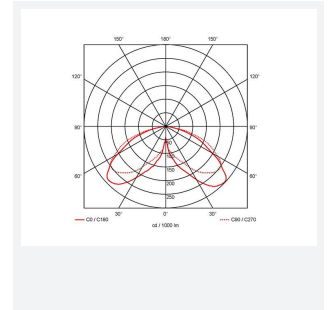

PRODUCT FEATURES

- Modern die-cast aluminium post top lantern suitable for hospitality and retail applications
- Ideal for large carparks and large open areas
- Powered by Philips
- Electrostatic paint finish for enhanced corrosion resistance
- Adjustable spigot bracket 50-76mm supplied as standard

GENERAL INFORMATION	
Wattage	42W
Lumens Delivered	3000lm
Lm/W	77lm/W
Beam Angle	135
CRI	70
CCT	3000K
Input	220/240V
Operating Temp	-40°C - 55°C
SDCM	5
Product Weight without Packaging	10.47 kg

TECHNICAL INFORMATION	
Light Source	LED
Colour / Finish	Black
IP Rating	IP66
Class Protection	1
Internal / External	External
Surface / Recessed / Suspended	Pole
Lumen Depreciation	L70 50,000h
Warranty (Years)	5
CE Mark	Yes
Height	535 mm