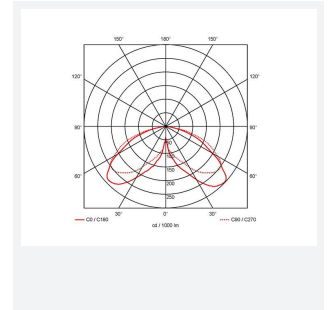

# Asuri

Asuri 1 Post Top Photocell Warm White  
Code: ASULED/1/WW/PC

Category	Streetlights
Application	Hospitality, Outdoor, Retail
Specification	Performance

GENERAL INFORMATION	
Wattage	42W
Lumens Delivered	3000lm
Lm/W	77lm/W
Beam Angle	135
CRI	70
CCT	3000K
Input	220/240V
Operating Temp	-40°C - 55°C
SDCM	5
Product Weight without Packaging	10.47 kg

TECHNICAL INFORMATION	
Light Source	LED
Colour / Finish	Black
IP Rating	IP66
Class Protection	1
Internal / External	External
Surface / Recessed / Suspended	Pole
Lumen Depreciation	L70 50,000h
Warranty (Years)	5
CE Mark	Yes
Height	535 mm