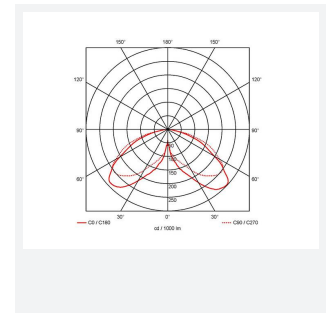

- Modern die-cast aluminium post top lantern suitable for hospitality and retail applications
- Ideal for large carparks and large open areas
- Powered by Philips
- Electrostatic paint finish for enhanced corrosion resistance
- Adjustable spigot bracket 50-76mm supplied as standard

GENERAL INFORMATION	
Wattage	42W
Lumens Delivered	3000lm
Lm/W	77lm/W
Beam Angle	135
CRI	70
CCT	3000K
Input	220-240V
Operating Temp	-40°C - 55°C
SDCM	5
Product Weight without Packaging	10.47 kg

TECHNICAL INFORMATION	
Light Source	LED
Colour / Finish	Black
IP Rating	IP66
Class Protection	1
Internal / External	External
Surface / Recessed / Suspended	Pole
Lumen Depreciation	L70 50,000h
Warranty (Years)	5
CE Mark	Yes
Height	535 mm