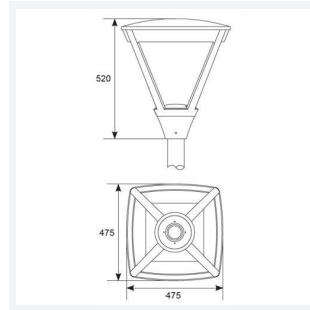

# Asuri

Asuri 1 Post Top Photocell Warm White  
Code: ASULED/1/WW/PC

Category	Streetlights
Application	Hospitality, Outdoor, Retail
Specification	Performance

GENERAL INFORMATION	
Wattage	42W
Lumens Delivered	3000lm
Lm/W	77lm/W
Beam Angle	135
CRI	70
CCT	3000K
Input	220/240V
Operating Temp	-40°C - 55°C
SDCM	5
Product Weight without Packaging	10.47 kg

TECHNICAL INFORMATION	
Light Source	LED
Colour / Finish	Black
IP Rating	IP66
Class Protection	1
Internal / External	External
Surface / Recessed / Suspended	Pole
Lumen Depreciation	L70 50,000h
Warranty (Years)	5
CE Mark	Yes
Height	535 mm