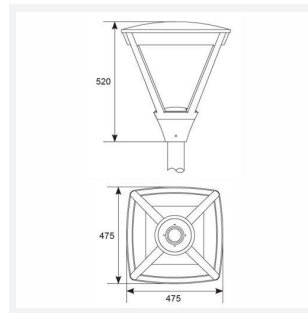

- Modern die-cast aluminium post top lantern suitable for hospitality and retail applications
- Ideal for large carparks and large open areas
- Powered by Philips
- Electrostatic paint finish for enhanced corrosion resistance
- Adjustable spigot bracket 50-76mm supplied as standard

GENERAL INFORMATION	
Wattage	42W
Lumens Delivered	3000lm
Lm/W	77lm/W
Beam Angle	135
CRI	70
CCT	3000K
Input	220-240V
Operating Temp	-40°C - 55°C
SDCM	5
Product Weight without Packaging	10.47 kg

TECHNICAL INFORMATION	
Light Source	LED
Colour / Finish	Black
IP Rating	IP66
Class Protection	1
Internal / External	External
Surface / Recessed / Suspended	Pole
Lumen Depreciation	L70 50,000h
Warranty (Years)	5
CE Mark	Yes
Height	535 mm