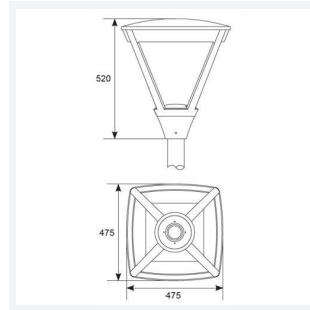

Asuri

Asuri 1 Post Top Cool White
Code: ASULED/1/CW

Category	Streetlights
Application	Hospitality, Outdoor, Retail
Specification	Performance

PRODUCT FEATURES

- Modern die-cast aluminium post top lantern suitable for hospitality and retail applications
- Ideal for large carparks and large open areas
- Powered by Philips
- Electrostatic paint finish for enhanced corrosion resistance
- Adjustable spigot bracket 50-76mm supplied as standard

GENERAL INFORMATION	
Wattage	42W
Lumens Delivered	3300lm
Lm/W	80lm/W
Beam Angle	135
CRI	70
CCT	4000K
Input	220/240V
Operating Temp	-40°C - 55°C
SDCM	5
Product Weight without Packaging	10.47 kg

TECHNICAL INFORMATION	
Light Source	LED
Colour / Finish	Black
IP Rating	IP66
Class Protection	1
Internal / External	External
Surface / Recessed / Suspended	Pole
Lumen Depreciation	L70 50,000h
Warranty (Years)	5
CE Mark	Yes
Height	535 mm