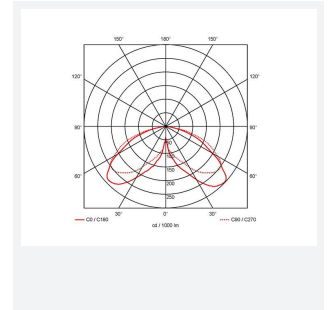

PRODUCT FEATURES

- Modern die-cast aluminium post top lantern suitable for hospitality and retail applications
- Ideal for large carparks and large open areas
- Powered by Philips
- Electrostatic paint finish for enhanced corrosion resistance
- Adjustable spigot bracket 50-76mm supplied as standard

GENERAL INFORMATION	
Wattage	42W
Lumens Delivered	3300lm
Lm/W	80lm/W
Beam Angle	135
CRI	70
CCT	4000K
Input	220/240V
Operating Temp	-40°C - 55°C
SDCM	5
Product Weight without Packaging	10.47 kg

TECHNICAL INFORMATION	
Light Source	LED
Colour / Finish	Black
IP Rating	IP66
Class Protection	1
Internal / External	External
Surface / Recessed / Suspended	Pole
Lumen Depreciation	L70 50,000h
Warranty (Years)	5
CE Mark	Yes
Height	535 mm