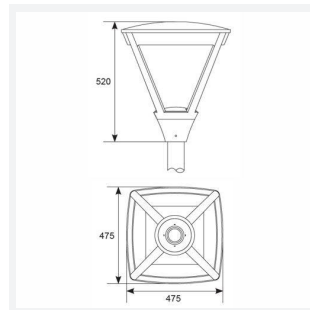

Asuri

Asuri 1 Post Top Cool White
Code: ASULED/1/CW

Category	Streetlights
Application	Hospitality, Outdoor, Retail
Specification	Performance

- Modern die-cast aluminium post top lantern suitable for hospitality and retail applications
- Ideal for large carparks and large open areas
- Powered by Philips
- Electrostatic paint finish for enhanced corrosion resistance
- Adjustable spigot bracket 50-76mm supplied as standard

GENERAL INFORMATION	
Wattage	42W
Lumens Delivered	3300lm
Lm/W	80lm/W
Beam Angle	135
CRI	70
CCT	4000K
Input	220-240V
Operating Temp	-40°C - 55°C
SDCM	5
Product Weight without Packaging	10.47 kg

TECHNICAL INFORMATION	
Light Source	LED
Colour / Finish	Black
IP Rating	IP66
Class Protection	1
Internal / External	External
Surface / Recessed / Suspended	Pole
Lumen Depreciation	L70 50,000h
Warranty (Years)	5
CE Mark	Yes
Height	535 mm