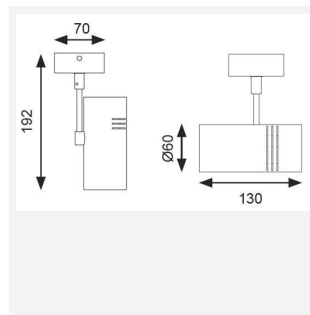

Unity 0 Surface Mains

Unity 0 Surface Mains Cool White - White
Code: ASSULED0/CW/W

Category	Track Lighting
Application	Ancillary, Hospitality, Residential, Retail
Specification	Architectural

PRODUCT FEATURES

GENERAL INFORMATION	
Wattage	10W
Lumens Delivered	690lm
Lm/W	69lm/W
Beam Angle	45
CRI	90
CCT	4000K
Input	220/240V
Operating Temp	-20°C - 25°C
SDCM	5
UGR	22
Product Weight without Packaging	0.394 kg

TECHNICAL INFORMATION	
Light Source	LED
Colour / Finish	White
IP Rating	IP20
Class Protection	1
Internal / External	Internal
Surface / Recessed / Suspended	Ceiling, Wall
Lumen Depreciation	L70 50,000h
Warranty (Years)	5
CE Mark	Yes
Diameter	60 mm
Height	192 mm
Accessories	AUTRA/50/40