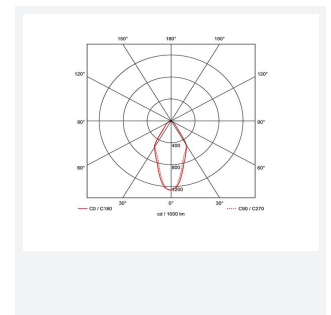

Unity 0 Surface Mains

Unity 0 Surface Mains Cool White - White
Code: ASSULED0/CW/W

Category	Track Lighting
Application	Ancillary, Hospitality, Residential, Retail
Specification	Architectural

PRODUCT FEATURES

- Compact surface mounting LED spotlight with integral driver suitable for residential, hospitality and retail applications
- Mirror finish anodised reflector
- Non-dimmable
- 355° rotation with 0-180° tilt on bracket
- Anti-glare design for visual comfort

GENERAL INFORMATION	
Wattage	10W
Lumens Delivered	690lm
Lm/W	69lm/W
Beam Angle	45
CRI	90
CCT	4000K
Input	220/240V
Operating Temp	-20°C - 25°C
SDCM	5
UGR	22
Product Weight without Packaging	0.394 kg

TECHNICAL INFORMATION	
Light Source	LED
Colour / Finish	White
IP Rating	IP20
Class Protection	1
Internal / External	Internal
Surface / Recessed / Suspended	Ceiling, Wall
Lumen Depreciation	L70 50,000h
Warranty (Years)	5
CE Mark	Yes
Diameter	60 mm
Height	192 mm
Accessories	AUTRA/50/40