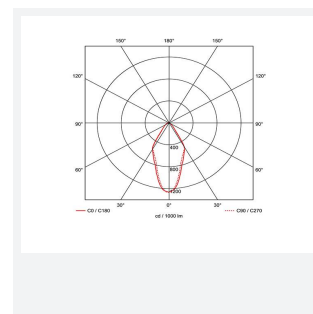

Unity 0 Surface Mains

Unity 0 Surface Mains Cool White - White
Code: ASSULED0/CW/W

Category	Track Lighting
Application	Ancillary, Hospitality, Residential, Retail
Specification	Architectural

PRODUCT FEATURES

GENERAL INFORMATION	
Wattage	10W
Lumens Delivered	690lm
Lm/W	69lm/W
Beam Angle	45
CRI	90
CCT	4000K
Input	220-240V
Operating Temp	-20°C - 25°C
SDCM	5
UGR	22
Product Weight without Packaging	0.394 kg

TECHNICAL INFORMATION	
Light Source	LED
Colour / Finish	White
IP Rating	IP20
Class Protection	1
Internal / External	Internal
Surface / Recessed / Suspended	Ceiling, Wall
Lumen Depreciation	L70 50,000h
Warranty (Years)	5
CE Mark	Yes
Diameter	60 mm
Height	192 mm
Accessories	AUTRA/50/40