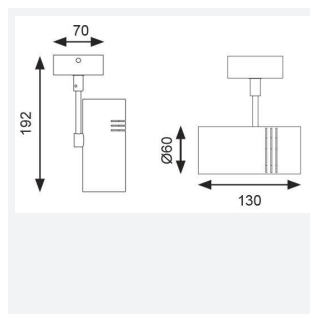

Unity 0 Surface Mains

Unity 0 Surface Mains Cool White - White
Code: ASSULED0/CW/W

Category	Track Lighting
Application	Ancillary, Hospitality, Residential, Retail
Specification	Architectural

PRODUCT FEATURES

GENERAL INFORMATION	
Wattage	10W
Lumens Delivered	690lm
Lm/W	69lm/W
Beam Angle	45
CRI	90
CCT	4000K
Input	220-240V
Operating Temp	-20°C - 25°C
SDCM	5
UGR	22
Product Weight without Packaging	0.394 kg

TECHNICAL INFORMATION	
Light Source	LED
Colour / Finish	White
IP Rating	IP20
Class Protection	1
Internal / External	Internal
Surface / Recessed / Suspended	Ceiling, Wall
Lumen Depreciation	L70 50,000h
Warranty (Years)	5
CE Mark	Yes
Diameter	60 mm
Height	192 mm
Accessories	AUTRA/50/40