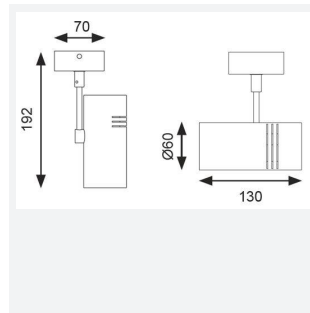

Unity 0 Surface Mains

Unity 0 Surface Mains Cool White Black
Code: ASSULED0/CW/B

Category	Track Lighting
Application	Ancillary, Hospitality, Residential, Retail
Specification	Architectural

PRODUCT FEATURES

GENERAL INFORMATION	
Wattage	10W
Lumens Delivered	690lm
Lm/W	69lm/W
Beam Angle	45
CRI	90
CCT	4000K
Input	220/240V
Operating Temp	-20°C - 25°C
SDCM	5
UGR	22
Product Weight without Packaging	0.395 kg

TECHNICAL INFORMATION	
Light Source	LED
Colour / Finish	Black
IP Rating	IP20
Class Protection	1
Internal / External	Internal
Surface / Recessed / Suspended	Ceiling, Wall
Lumen Depreciation	L70 50,000h
Warranty (Years)	5
CE Mark	Yes
Diameter	60 mm
Height	192 mm
Accessories	AUTRA/50/40