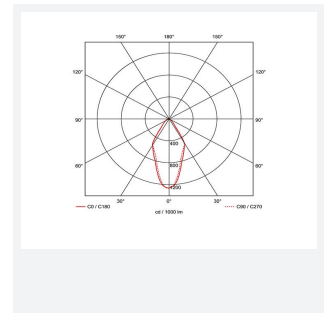

Unity 0 Surface Mains

Unity 0 Surface Mains Cool White Black
Code: ASSULED0/CW/B

Category	Track Lighting
Application	Ancillary, Hospitality, Residential, Retail
Specification	Architectural

PRODUCT FEATURES

GENERAL INFORMATION	
Wattage	10W
Lumens Delivered	690lm
Lm/W	69lm/W
Beam Angle	45
CRI	90
CCT	4000K
Input	220/240V
Operating Temp	-20°C - 25°C
SDCM	5
UGR	22
Product Weight without Packaging	0.395 kg

TECHNICAL INFORMATION	
Light Source	LED
Colour / Finish	Black
IP Rating	IP20
Class Protection	1
Internal / External	Internal
Surface / Recessed / Suspended	Ceiling, Wall
Lumen Depreciation	L70 50,000h
Warranty (Years)	5
CE Mark	Yes
Diameter	60 mm
Height	192 mm
Accessories	AUTRA/50/40