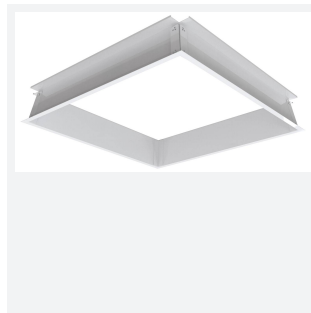

Skylight Recessed Frame

600x600 Skylight Recessed Frame
Code: ASRF/60/1

| | |
|---------------|--|
| Category | Commercial Panels |
| Application | Commercial, Education, Hospitality, Retail |
| Specification | Architectural |

PRODUCT FEATURES

- Recessed design gives the impression of a skylight or light tunnel appearance, creating an interesting and visually appealing focal point for the ceiling
- Kit comes as 4 separate, easy to assemble pieces that require no tools or screws, ensuring a quick and easy installation
- Frame available for 600x600 recessed LED panel only
- Only applicable for use with Endurance LED and Pace LED 600x600 recessed panel ranges