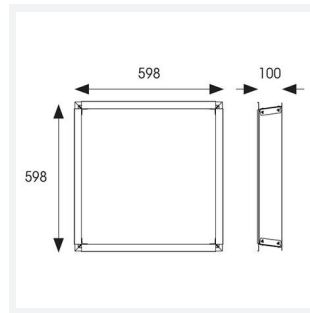

Skylight Recessed Frame

600x600 Skylight Recessed Frame
Code: ASRF/60/1

| | |
|---------------|--|
| Category | Commercial Panels |
| Application | Commercial, Education, Hospitality, Retail |
| Specification | Architectural |

PRODUCT FEATURES

- Recessed design gives the impression of a skylight or light tunnel appearance, creating an interesting and visually appealing focal point for the ceiling
- Kit comes as 4 separate, easy to assemble pieces that require no tools or screws, ensuring a quick and easy installation
- Frame available for 600x600 recessed LED panel only
- Only applicable for use with Endurance LED and Pace LED 600x600 recessed panel ranges

GENERAL INFORMATION

Product Weight without Packaging 1.78

TECHNICAL INFORMATION

| | |
|--------------------------------|----------|
| Colour / Finish | White |
| Internal / External | Internal |
| Surface / Recessed / Suspended | Recessed |
| CE Mark | Yes |
| Height | 104 mm |