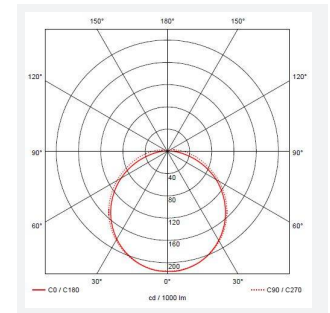

Sorrento

Sorrento CCT White

Code: ASR2LED/W/CCT

Category	Bulkheads
Application	Hospitality, Outdoor, Residential, Retail
Specification	Performance

PRODUCT FEATURES

- Shallow depth IP65 polycarbonate 2-In-1 LED bulkhead suitable for external commercial applications
- Supplied with both plain and louvred eyelid covers
- Internal CCT selector switch allows the installer to choose the CCT between 3000K and 4000K
- Non-dimmable

GENERAL INFORMATION	
Wattage	8W
Lumens Delivered	720lm (4000K)
Lm/W	90lm/W (4000K)
Beam Angle	115
CRI	80
CCT	3000/4000K
Input	220-240V
Operating Temp	-25°C - 25°C
SDCM	6
Product Weight without Packaging	0.863 kg

TECHNICAL INFORMATION	
Light Source	LED
Colour / Finish	White
IP Rating	IP65
Class Protection	2
Internal / External	External
Surface / Recessed / Suspended	Ceiling, Wall
Lumen Depreciation	L70 54,000h
Warranty (Years)	2
CE Mark	Yes
Height	181.8 mm