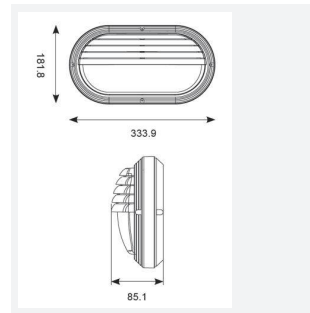

Sorrento

Sorrento CCT White

Code: ASR2LED/W/CCT

Category	Bulkheads
Application	Hospitality, Outdoor, Residential, Retail
Specification	Performance

PRODUCT FEATURES

- Shallow depth IP65 polycarbonate 2-In-1 LED bulkhead suitable for external commercial applications
- Supplied with both plain and louvred eyelid covers
- Internal CCT selector switch allows the installer to choose the CCT between 3000K and 4000K
- Non-dimmable

GENERAL INFORMATION	
Wattage	8W
Lumens Delivered	720lm (4000K)
Lm/W	90lm/W (4000K)
Beam Angle	115
CRI	80
CCT	3000/4000K
Input	220/240V
Operating Temp	-25°C - 25°C
SDCM	6
Product Weight without Packaging	0.863 kg

TECHNICAL INFORMATION	
Light Source	LED
Colour / Finish	White
IP Rating	IP65
Class Protection	2
Internal / External	External
Surface / Recessed / Suspended	Ceiling, Wall
Lumen Depreciation	L70 54,000h
Warranty (Years)	2
CE Mark	Yes
Height	181.8 mm