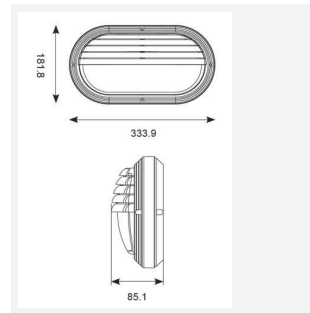

Sorrento

Sorrento CCT White

Code: ASR2LED/W/CCT

Category	Bulkheads
Application	Hospitality, Outdoor, Residential, Retail
Specification	Performance

PRODUCT FEATURES

- Shallow depth IP65 polycarbonate 2-In-1 LED bulkhead suitable for external commercial applications
- Supplied with both plain and louvred eyelid covers
- Internal CCT selector switch allows the installer to choose the CCT between 3000K and 4000K
- Non-dimmable

GENERAL INFORMATION	
Wattage	8W
Lumens Delivered	720lm (4000K)
Lm/W	90lm/W (4000K)
Beam Angle	115
CRI	80
CCT	3000/4000K
Input	220-240V
Operating Temp	-25°C - 25°C
SDCM	6
Product Weight without Packaging	0.863 kg

TECHNICAL INFORMATION	
Light Source	LED
Colour / Finish	White
IP Rating	IP65
Class Protection	2
Internal / External	External
Surface / Recessed / Suspended	Ceiling, Wall
Lumen Depreciation	L70 54,000h
Warranty (Years)	2
CE Mark	Yes
Height	181.8 mm