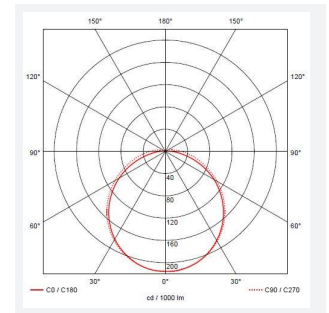

Sorrento

Sorrento CCT White

Code: ASR2LED/W/CCT

Category	Bulkheads
Application	Hospitality, Outdoor, Residential, Retail
Specification	Performance

PRODUCT FEATURES

- Shallow depth IP65 polycarbonate 2-In-1 LED bulkhead suitable for external commercial applications
- Supplied with both plain and louvred eyelid covers
- Internal CCT selector switch allows the installer to choose the CCT between 3000K and 4000K
- Non-dimmable

GENERAL INFORMATION	
Wattage	8W
Lumens Delivered	720lm (4000K)
Lm/W	90lm/W (4000K)
Beam Angle	115
CRI	80
CCT	3000/4000K
Input	220-240V
Operating Temp	-25°C - 25°C
SDCM	6
Product Weight without Packaging	0.863 kg

TECHNICAL INFORMATION	
Light Source	LED
Colour / Finish	White
IP Rating	IP65
Class Protection	2
Internal / External	External
Surface / Recessed / Suspended	Ceiling, Wall
Lumen Depreciation	L70 54,000h
Warranty (Years)	2
CE Mark	Yes
Height	182 mm