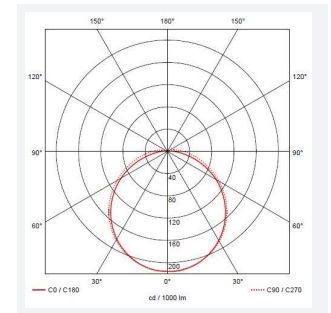

Sorrento

Sorrento CCT White

Code: ASR2LED/W/CCT

Category	Bulkheads
Application	Hospitality, Outdoor, Residential, Retail
Specification	Performance

PRODUCT FEATURES

- Shallow depth IP65 polycarbonate 2-In-1 LED bulkhead suitable for external commercial applications
- Supplied with both plain and louvred eyelid covers
- Internal CCT selector switch allows the installer to choose the CCT between 3000K and 4000K
- Non-dimmable

GENERAL INFORMATION	
Wattage	8W
Lumens Delivered	720lm (4000K)
Lm/W	90lm/W (4000K)
Beam Angle	115
CRI	80
CCT	3000/4000K
Input	220/240V
Operating Temp	-25°C - 25°C
SDCM	6
Product Weight without Packaging	0.863 kg

TECHNICAL INFORMATION	
Light Source	LED
Colour / Finish	White
IP Rating	IP65
Class Protection	2
Internal / External	External
Surface / Recessed / Suspended	Ceiling, Wall
Lumen Depreciation	L70 54,000h
Warranty (Years)	2
CE Mark	Yes
Height	181.8 mm