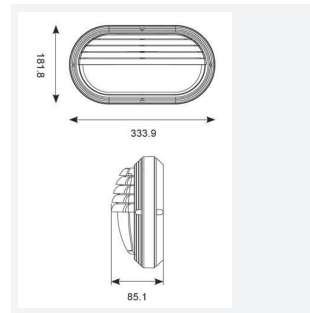

Sorrento

Sorrento CCT White

Code: ASR2LED/W/CCT

Category	Bulkheads
Application	Hospitality, Outdoor, Residential, Retail
Specification	Performance

PRODUCT FEATURES

- Shallow depth IP65 polycarbonate 2-In-1 LED bulkhead suitable for external commercial applications
- Supplied with both plain and louvred eyelid covers
- Internal CCT selector switch allows the installer to choose the CCT between 3000K and 4000K
- Non-dimmable

GENERAL INFORMATION	
Wattage	8W
Lumens Delivered	720lm (4000K)
Lm/W	90lm/W (4000K)
Beam Angle	115
CRI	80
CCT	3000/4000K
Input	220-240V
Operating Temp	-25°C - 25°C
SDCM	6
Product Weight without Packaging	0.863 kg

TECHNICAL INFORMATION	
Light Source	LED
Colour / Finish	White
IP Rating	IP65
Class Protection	2
Internal / External	External
Surface / Recessed / Suspended	Ceiling, Wall
Lumen Depreciation	L70 54,000h
Warranty (Years)	2
CE Mark	Yes
Height	182 mm