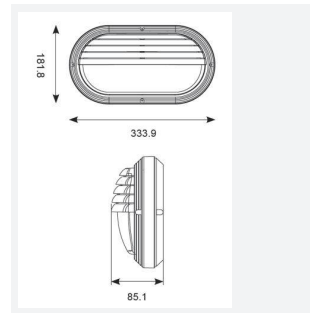

Sorrento

Sorrento CCT Black
Code: ASR2LED/B/CCT

Category	Bulkheads
Application	Hospitality, Outdoor, Residential, Retail
Specification	Performance

PRODUCT FEATURES

- Shallow depth IP65 polycarbonate 2-In-1 LED bulkhead suitable for external commercial applications
- Supplied with both plain and louvred eyelid covers
- Internal CCT selector switch allows the installer to choose the CCT between 3000K and 4000K
- Non-dimmable

GENERAL INFORMATION	
Wattage	8W
Lumens Delivered	720lm (4000K)
Lm/W	90lm/W (4000K)
Beam Angle	115
CRI	80
CCT	3000/4000K
Input	220/240V
Operating Temp	-25°C - 25°C
SDCM	6
Product Weight without Packaging	0.837 kg

TECHNICAL INFORMATION	
Light Source	LED
Colour / Finish	Black
IP Rating	IP65
Class Protection	2
Internal / External	External
Surface / Recessed / Suspended	Ceiling, Wall
Lumen Depreciation	L70 54,000h
Warranty (Years)	2
CE Mark	Yes
Height	181.8 mm