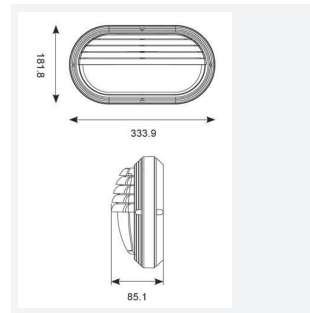

## PRODUCT FEATURES

- Shallow depth IP65 polycarbonate 2-In-1 LED bulkhead suitable for external commercial applications
- Supplied with both plain and louvred eyelid covers
- Internal CCT selector switch allows the installer to choose the CCT between 3000K and 4000K
- Non-dimmable

### GENERAL INFORMATION

Wattage	8W
Lumens Delivered	720lm (4000K)
Lm/W	90lm/W (4000K)
Beam Angle	115
CRI	80
CCT	3000/4000K
Input	220-240V
Operating Temp	-25°C - 25°C
SDCM	6
Product Weight without Packaging	0.837 kg

### TECHNICAL INFORMATION

Light Source	LED
Colour / Finish	Black
IP Rating	IP65
Class Protection	2
Internal / External	External
Surface / Recessed / Suspended	Ceiling, Wall
Lumen Depreciation	L70 54,000h
Warranty (Years)	2
CE Mark	Yes
Height	182 mm