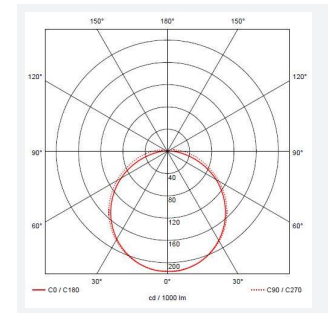

Sorrento

Sorrento CCT Black
Code: ASR2LED/B/CCT

Category	Bulkheads
Application	Hospitality, Outdoor, Residential, Retail
Specification	Performance

PRODUCT FEATURES

- Shallow depth IP65 polycarbonate 2-In-1 LED bulkhead suitable for external commercial applications
- Supplied with both plain and louvred eyelid covers
- Internal CCT selector switch allows the installer to choose the CCT between 3000K and 4000K
- Non-dimmable

GENERAL INFORMATION	
Wattage	8W
Lumens Delivered	720lm (4000K)
Lm/W	90lm/W (4000K)
Beam Angle	115
CRI	80
CCT	3000/4000K
Input	220/240V
Operating Temp	-25°C - 25°C
SDCM	6
Product Weight without Packaging	0.837 kg

TECHNICAL INFORMATION	
Light Source	LED
Colour / Finish	Black
IP Rating	IP65
Class Protection	2
Internal / External	External
Surface / Recessed / Suspended	Ceiling, Wall
Lumen Depreciation	L70 54,000h
Warranty (Years)	2
CE Mark	Yes
Height	181.8 mm