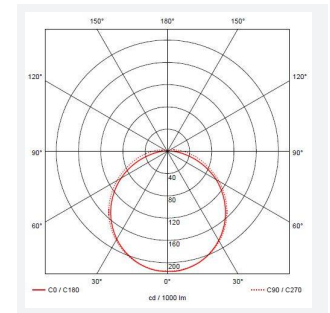

## PRODUCT FEATURES

- Shallow depth IP65 polycarbonate 2-In-1 LED bulkhead suitable for external commercial applications
- Supplied with both plain and louvred eyelid covers
- Internal CCT selector switch allows the installer to choose the CCT between 3000K and 4000K
- Non-dimmable

GENERAL INFORMATION	
Wattage	8W
Lumens Delivered	720lm (4000K)
Lm/W	90lm/W (4000K)
Beam Angle	115
CRI	80
CCT	3000/4000K
Input	220-240V
Operating Temp	-25°C - 25°C
SDCM	6
Product Weight without Packaging	0.837 kg

TECHNICAL INFORMATION	
Light Source	LED
Colour / Finish	Black
IP Rating	IP65
Class Protection	2
Internal / External	External
Surface / Recessed / Suspended	Ceiling, Wall
Lumen Depreciation	L70 54,000h
Warranty (Years)	2
CE Mark	Yes
Height	181.8 mm