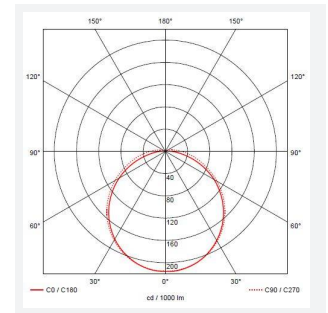

## PRODUCT FEATURES

- Shallow depth IP65 polycarbonate 2-In-1 LED bulkhead suitable for external commercial applications
- Supplied with both plain and louvred eyelid covers
- Internal CCT selector switch allows the installer to choose the CCT between 3000K and 4000K
- Non-dimmable

### GENERAL INFORMATION

Wattage	8W
Lumens Delivered	720lm (4000K)
Lm/W	90lm/W (4000K)
Beam Angle	115
CRI	80
CCT	3000/4000K
Input	220-240V
Operating Temp	-25°C - 25°C
SDCM	6
Product Weight without Packaging	0.837 kg

### TECHNICAL INFORMATION

Light Source	LED
Colour / Finish	Black
IP Rating	IP65
Class Protection	2
Internal / External	External
Surface / Recessed / Suspended	Ceiling, Wall
Lumen Depreciation	L70 54,000h
Warranty (Years)	2
CE Mark	Yes
Height	182 mm