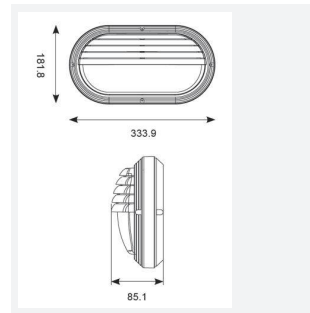

## PRODUCT FEATURES

- Shallow depth IP65 polycarbonate 2-In-1 LED bulkhead suitable for external commercial applications
- Supplied with both plain and louvred eyelid covers
- Internal CCT selector switch allows the installer to choose the CCT between 3000K and 4000K
- Non-dimmable

GENERAL INFORMATION	
Wattage	8W
Lumens Delivered	720lm (4000K)
Lm/W	90lm/W (4000K)
Beam Angle	115
CRI	80
CCT	3000/4000K
Input	220-240V
Operating Temp	-25°C - 25°C
SDCM	6
Product Weight without Packaging	0.837 kg

TECHNICAL INFORMATION	
Light Source	LED
Colour / Finish	Black
IP Rating	IP65
Class Protection	2
Internal / External	External
Surface / Recessed / Suspended	Ceiling, Wall
Lumen Depreciation	L70 54,000h
Warranty (Years)	2
CE Mark	Yes
Height	181.8 mm