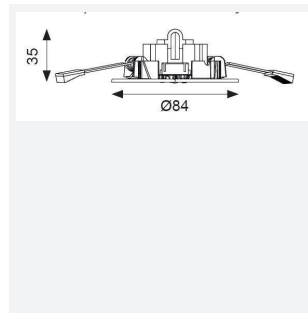

PRODUCT FEATURES

- LiFePO4 Lithium battery provides enhanced product lifetime
- High specification optic design and performance allows increased spacing providing reduced cost
- 70mm to 120mm cut-out
- Supplied with open area and escape route interchangeable lenses
- DALI emergency as standard
- If not connected to DALI network Self-test mode operates automatically

GENERAL INFORMATION

Wattage	2.5W
Lumens Delivered	240lm(OA) / 230lm(ER)
Lm/W	115lm/W
Beam Angle	Open area - 144° Escape route - 143°x120°
CRI	70
CCT	6500K
Input	220-240V
Operating Temp	5°C - 40°C
SDCM	5
Cut-Out Size	72mm
Product Weight without Packaging	0.441 kg

TECHNICAL INFORMATION

Light Source	LED
Colour / Finish	White
IP Rating	IP20
Class Protection	2
Internal / External	Internal
Surface / Recessed / Suspended	Recessed
Lumen Depreciation	L80 72,000h
Warranty (Years)	6
CE Mark	Yes
Diameter	84 mm
Height	35 mm