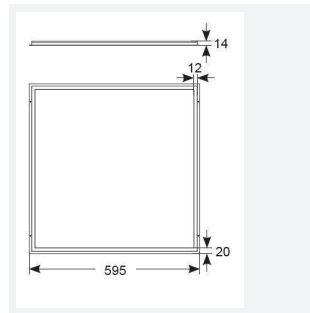

Spektrum

Category	Commercial Panels
Application	Commercial
Specification	Performance

Code: ASPELED/60/CCT/OCTO/DM3