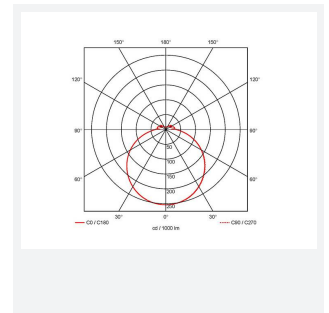

# Spektrum

Category	Commercial Panels
Application	Commercial
Specification	Performance

Code: ASPELED/60/CCT/OCTO/DM3

- Minimalist LED panel frame for commercial and architectural applications
- Integral switch allows the installer a choice of 3000K, 4000K and 6500K colour temperature options
- Retains all fire integrity of the ceiling
- Hollow illuminated frame allows installation of standard ceiling panel to sit inside frame and level with grid
- More decorative option for general illumination

GENERAL INFORMATION	
Wattage	27W
Lumens Delivered	3000lm (4000K)
Lm/W	112lm/W (4000K)
Beam Angle	125
CRI	80
CCT	3000/4000/6500K
Input	220-240V
Operating Temp	0°C - 45°C
SDCM	6
UGR	20
Cut-Out Size	585x585mm

TECHNICAL INFORMATION	
Light Source	LED
Colour / Finish	Aluminium
IP Rating	IP20
Class Protection	2
Internal / External	Internal
Surface / Recessed / Suspended	Recessed
Lumen Depreciation	L70 54,000h
Warranty (Years)	3
CE Mark	Yes