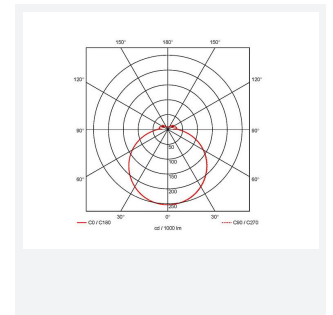

Spektrum

Spektrum CCT Panel Frame DALI-Emergency
Code: ASPELED/60/CCT/DM3

Category	Commercial Panels
Application	Commercial
Specification	Performance

PRODUCT FEATURES

- Minimalist LED panel frame for commercial and architectural applications
- Integral switch allows the installer a choice of 3000K, 4000K and 6500K colour temperature options
- Retains all fire integrity of the ceiling
- Hollow illuminated frame allows installation of standard ceiling panel to sit inside frame and level with grid
- More decorative option for general illumination

GENERAL INFORMATION	
Wattage	27W
Lumens Delivered	3000lm (4000K)
Lm/W	112lm/W (4000K)
Beam Angle	125
CRI	80
CCT	3000/4000/6500K
Input	220/240V
Operating Temp	0°C - 45°C
SDCM	6
UGR	20
Cut-Out Size	585x585mm
Product Weight without Packaging	0.01 kg

TECHNICAL INFORMATION	
Light Source	LED
Colour / Finish	Aluminium
IP Rating	IP20
Class Protection	2
Internal / External	Internal
Surface / Recessed / Suspended	Recessed
Lumen Depreciation	L70 54,000h
Warranty (Years)	3
CE Mark	Yes