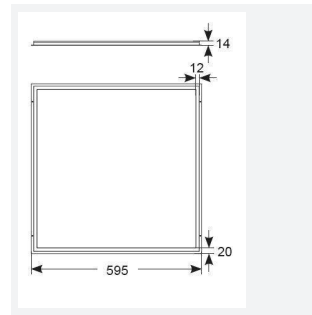

PRODUCT FEATURES

- Minimalist LED panel frame for commercial and architectural applications
- Integral switch allows the installer a choice of 3000K, 4000K and 6500K colour temperature options
- Retains all fire integrity of the ceiling
- Hollow illuminated frame allows installation of standard ceiling panel to sit inside frame and level with grid
- More decorative option for general illumination

GENERAL INFORMATION	
Wattage	27W
Lumens Delivered	3000lm (4000K)
Lm/W	112lm/W (4000K)
Beam Angle	125
CRI	80
CCT	3000/4000/6500K
Input	220/240V
Operating Temp	0°C - 45°C
SDCM	6
UGR	20
Cut-Out Size	585x585mm
Product Weight without Packaging	0.01 kg

TECHNICAL INFORMATION	
Light Source	LED
Colour / Finish	Aluminium
IP Rating	IP20
Class Protection	2
Internal / External	Internal
Surface / Recessed / Suspended	Recessed
Lumen Depreciation	L70 54,000h
Warranty (Years)	3
CE Mark	Yes