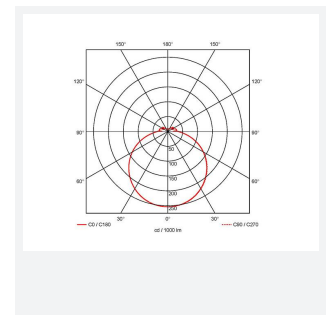

Spektrum

Spektrum CCT Panel Frame 1-10V DALI-
Code: ASPELED/60/CCT/DD4/DM3

Category	Commercial Panels
Application	Commercial
Specification	Performance

PRODUCT FEATURES

- Minimalist LED panel frame for commercial and architectural applications
- Integral switch allows the installer a choice of 3000K, 4000K and 6500K colour temperature options
- Retains all fire integrity of the ceiling
- Hollow illuminated frame allows installation of standard ceiling panel to sit inside frame and level with grid
- More decorative option for general illumination

GENERAL INFORMATION

Wattage	27W
Lumens Delivered	3000lm (4000K)
Lm/W	112lm/W (4000K)
Beam Angle	125
CRI	80
CCT	3000/4000/6500K
Input	220/240V
Operating Temp	0°C - 45°C
SDCM	6
UGR	20
Cut-Out Size	585x585mm
Product Weight without Packaging	0.01 kg

TECHNICAL INFORMATION

Light Source	LED
Colour / Finish	Aluminium
IP Rating	IP20
Class Protection	2
Internal / External	Internal
Surface / Recessed / Suspended	Recessed
Lumen Depreciation	L70 54,000h
Warranty (Years)	3
CE Mark	Yes