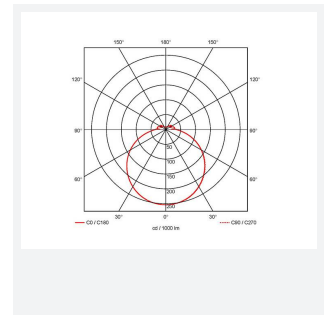

Spektrum

Spektrum CCT Panel Frame DALI DALI-Emergency
Code: ASPELED/60/CCT/DD3/DM3

Category	Commercial Panels
Application	Commercial
Specification	Performance

PRODUCT FEATURES

- Minimalist LED panel frame for commercial and architectural applications
- Integral switch allows the installer a choice of 3000K, 4000K and 6500K colour temperature options
- Retains all fire integrity of the ceiling
- Hollow illuminated frame allows installation of standard ceiling panel to sit inside frame and level with grid
- More decorative option for general illumination

GENERAL INFORMATION	
Wattage	27W
Lumens Delivered	3000lm (4000K)
Lm/W	112lm/W (4000K)
Beam Angle	125
CRI	80
CCT	3000/4000/6500K
Input	220/240V
Operating Temp	0°C - 45°C
SDCM	6
UGR	20
Cut-Out Size	585x585mm
Product Weight without Packaging	0.01 kg

TECHNICAL INFORMATION	
Light Source	LED
Colour / Finish	Aluminium
IP Rating	IP20
Class Protection	2
Internal / External	Internal
Surface / Recessed / Suspended	Recessed
Lumen Depreciation	L70 54,000h
Warranty (Years)	3
CE Mark	Yes