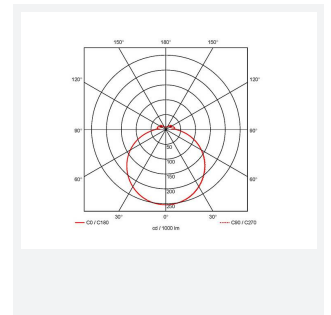

## PRODUCT FEATURES

- Minimalist LED panel frame for commercial and architectural applications
- Integral switch allows the installer a choice of 3000K, 4000K and 6500K colour temperature options
- Retains all fire integrity of the ceiling
- Hollow illuminated frame allows installation of standard ceiling panel to sit inside frame and level with grid
- More decorative option for general illumination

### GENERAL INFORMATION

Wattage	27W
Lumens Delivered	3000lm (4000K)
Lm/W	112lm/W (4000K)
Beam Angle	125
CRI	80
CCT	3000/4000/6500K
Input	220-240V
Operating Temp	0°C - 45°C
SDCM	6
UGR	20
Cut-Out Size	585x585mm
Product Weight without Packaging	0.01 kg