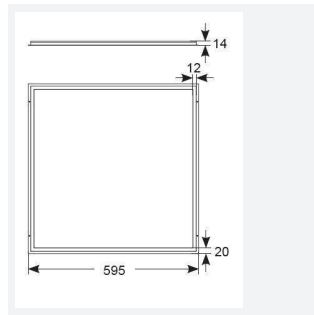

PRODUCT FEATURES

- Minimalist LED panel frame for commercial and architectural applications
- Integral switch allows the installer a choice of 3000K, 4000K and 6500K colour temperature options
- Retains all fire integrity of the ceiling
- Hollow illuminated frame allows installation of standard ceiling panel to sit inside frame and level with grid
- More decorative option for general illumination

GENERAL INFORMATION	
Wattage	27W
Lumens Delivered	3000lm (4000K)
Lm/W	112lm/W (4000K)
Beam Angle	125
CRI	80
CCT	3000/4000/6500K
Input	220/240V
Operating Temp	0°C - 45°C
SDCM	6
UGR	20
Cut-Out Size	585x585mm
Product Weight without Packaging	0.01 kg

TECHNICAL INFORMATION	
Light Source	LED
Colour / Finish	Aluminium
IP Rating	IP20
Class Protection	2
Internal / External	Internal
Surface / Recessed / Suspended	Recessed
Lumen Depreciation	L70 54,000h
Warranty (Years)	3
CE Mark	Yes