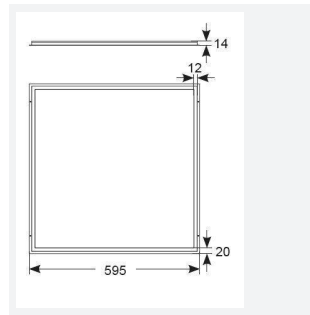

PRODUCT FEATURES

- Minimalist LED panel frame for commercial and architectural applications
- Integral switch allows the installer a choice of 3000K, 4000K and 6500K colour temperature options
- Retains all fire integrity of the ceiling
- Hollow illuminated frame allows installation of standard ceiling panel to sit inside frame and level with grid
- More decorative option for general illumination

GENERAL INFORMATION

Wattage	27W
Lumens Delivered	3000lm (4000K)
Lm/W	112lm/W (4000K)
Beam Angle	125
CRI	80
CCT	3000/4000/6500K
Input	220-240V
Operating Temp	0°C - 45°C
SDCM	6
UGR	20
Cut-Out Size	585x585mm
Product Weight without Packaging	0.01 kg

TECHNICAL INFORMATION

Light Source	LED
Colour / Finish	Aluminium
IP Rating	IP20
Class Protection	2
Internal / External	Internal
Surface / Recessed / Suspended	Recessed
Lumen Depreciation	L70 54,000h
Warranty (Years)	3
CE Mark	Yes