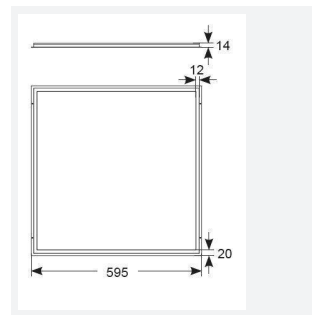

GENERAL INFORMATION

Wattage	27W
Lumens Delivered	3000lm (4000K)
Lm/W	112lm/W (4000K)
Beam Angle	125
CRI	80
CCT	3000/4000/6500K
Input	220/240V
Operating Temp	0°C - 45°C
SDCM	6
UGR	20
Cut-Out Size	585x585mm
Product Weight without Packaging	0.01 kg