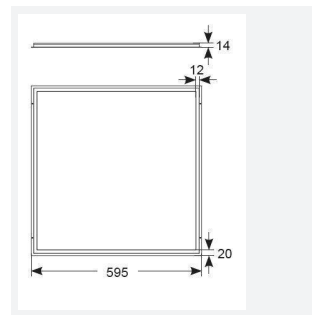

PRODUCT FEATURES

- Minimalist LED panel frame for commercial and architectural applications
- Integral switch allows the installer a choice of 3000K, 4000K and 6500K colour temperature options
- Retains all fire integrity of the ceiling
- Hollow illuminated frame allows installation of standard ceiling panel to sit inside frame and level with grid
- More decorative option for general illumination

GENERAL INFORMATION

Wattage	27W
Lumens Delivered	3000lm (4000K)
Lm/W	112lm/W (4000K)
Beam Angle	125
CRI	80
CCT	3000/4000/6500K
Input	220-240V
Operating Temp	0°C - 45°C
SDCM	6
UGR	20
Cut-Out Size	585x585mm
Product Weight without Packaging	0.01 kg

TECHNICAL INFORMATION

Light Source	LED
Colour / Finish	Aluminium
IP Rating	IP20
Class Protection	2
Internal / External	Internal
Surface / Recessed / Suspended	Recessed
Lumen Depreciation	L70 54,000h
Warranty (Years)	3
CE Mark	Yes