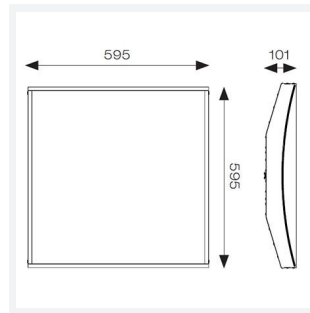

Siipa Dual

Siipa Solo CCT Recessed Modular
Code: ASPASL

Category	Commercial Panels
Application	Commercial, Education, Healthcare
Specification	Architectural

PRODUCT FEATURES

- High performance indirect recessed luminaire Ideal for office or commercial applications
- Selectable CCT between 3000K, 4000K and 6500K
- One piece curved diffuser provides a unique aesthetic
- TP(a) as Standard

GENERAL INFORMATION	
Wattage	19W
Lumens Delivered	2300lm (4000K)
Lm/W	122lm/W (4000K)
Beam Angle	80
CRI	80
CCT	3000/4000/6500K
Input	220/240V
Operating Temp	-20°C - 50°C
SDCM	5
UGR	16
Cut-Out Size	585x585mm
Product Weight without Packaging	3.942 kg

TECHNICAL INFORMATION	
Light Source	LED
Colour / Finish	White
IP Rating	IP20
Class Protection	2
Internal / External	Internal
Surface / Recessed / Suspended	Recessed
Lumen Depreciation	L80 100,000h
Warranty (Years)	5
CE Mark	Yes
Height	101 mm