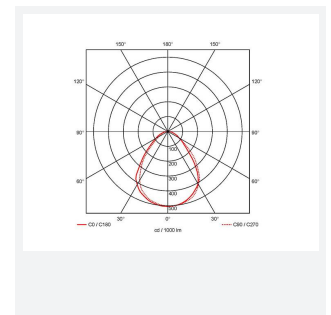

Siipa Dual

Siipa Solo CCT Recessed Modular
Code: ASPASL

Category	Commercial Panels
Application	Commercial, Education, Healthcare
Specification	Architectural

PRODUCT FEATURES

- High performance indirect recessed luminaire Ideal for office or commercial applications
- Selectable CCT between 3000K, 4000K and 6500K
- One piece curved diffuser provides a unique aesthetic
- TP(a) as Standard

GENERAL INFORMATION	
Wattage	19W
Lumens Delivered	2300lm (4000K)
Lm/W	122lm/W (4000K)
Beam Angle	80
CRI	80
CCT	3000/4000/6500K
Input	220-240V
Operating Temp	-20°C - 50°C
SDCM	5
UGR	16
Cut-Out Size	585x585mm
Product Weight without Packaging	3.942 kg

TECHNICAL INFORMATION	
Light Source	LED
Colour / Finish	White
IP Rating	IP20
Class Protection	2
Internal / External	Internal
Surface / Recessed / Suspended	Recessed
Lumen Depreciation	L80 100,000h
Warranty (Years)	5
CE Mark	Yes
Height	101 mm