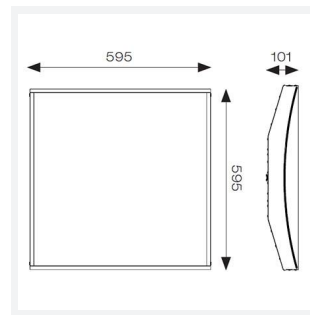

Siipa Dual

Siipa Solo CCT Recessed Modular
Code: ASPASL

Category	Commercial Panels
Application	Commercial, Education, Healthcare
Specification	Architectural

PRODUCT FEATURES

- High performance indirect recessed luminaire Ideal for office or commercial applications
- Selectable CCT between 3000K, 4000K and 6500K
- One piece curved diffuser provides a unique aesthetic
- TP(a) as Standard

GENERAL INFORMATION	
Wattage	19W
Lumens Delivered	2300lm (4000K)
Lm/W	122lm/W (4000K)
Beam Angle	80
CRI	80
CCT	3000/4000/6500K
Input	220-240V
Operating Temp	-20°C - 50°C
SDCM	5
UGR	16
Cut-Out Size	585x585mm
Product Weight without Packaging	3.942 kg

TECHNICAL INFORMATION	
Light Source	LED
Colour / Finish	White
IP Rating	IP20
Class Protection	2
Internal / External	Internal
Surface / Recessed / Suspended	Recessed
Lumen Depreciation	L80 100,000h
Warranty (Years)	5
CE Mark	Yes
Height	101 mm