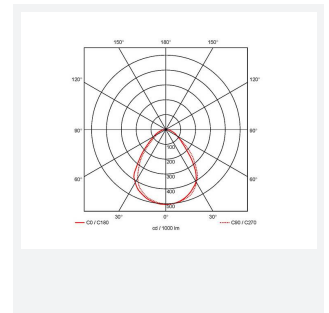

Siipa Solo

Siipa Solo CCT Recessed Modular OCTO Smart
Code: ASPASL/OCTO

Category	Commercial Panels
Application	Commercial, Education, Healthcare
Specification	Architectural

PRODUCT FEATURES

- High performance indirect recessed luminaire Ideal for office or commercial applications
- Selectable CCT between 3000K, 4000K and 6500K
- One piece curved diffuser provides a unique aesthetic
- TP(a) as Standard

GENERAL INFORMATION	
Wattage	19W
Lumens Delivered	2300lm (4000K)
Lm/W	122lm/W (4000K)
Beam Angle	80
CRI	80
CCT	3000/4000/6500K
Input	220/240V
Operating Temp	-20°C - 40°C
SDCM	5
UGR	16
Cut-Out Size	585x585mm
Product Weight without Packaging	3.942 kg

TECHNICAL INFORMATION	
Light Source	LED
Colour / Finish	White
IP Rating	IP20
Class Protection	2
Internal / External	Internal
Surface / Recessed / Suspended	Recessed
Lumen Depreciation	L80 100,000h
Warranty (Years)	5
CE Mark	Yes
Height	101 mm