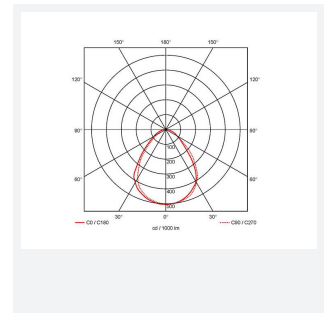

# Siipa Solo

Siipa Solo CCT Recessed Modular OCTO Smart  
Code: ASPASL/OCTO

Category	Commercial Panels
Application	Commercial, Education, Healthcare
Specification	Architectural

## PRODUCT FEATURES

- High performance indirect recessed luminaire Ideal for office or commercial applications
- Selectable CCT between 3000K, 4000K and 6500K
- One piece curved diffuser provides a unique aesthetic
- TP(a) as Standard

### GENERAL INFORMATION

Wattage	19W
Lumens Delivered	2300lm (4000K)
Lm/W	122lm/W (4000K)
Beam Angle	80
CRI	80
CCT	3000/4000/6500K
Input	220-240V
Operating Temp	-20°C - 40°C
SDCM	5
UGR	16
Cut-Out Size	585x585mm
Product Weight without Packaging	3.942 kg

### TECHNICAL INFORMATION

Light Source	LED
Colour / Finish	White
IP Rating	IP20
Class Protection	2
Internal / External	Internal
Surface / Recessed / Suspended	Recessed
Lumen Depreciation	L80 100,000h
Warranty (Years)	5
CE Mark	Yes
Height	101 mm