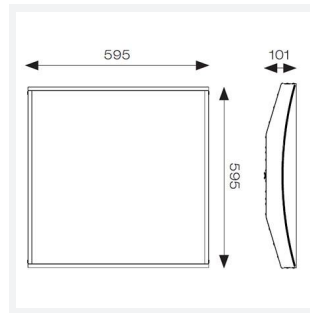

Siipa Solo

Siipa Solo CCT Recessed Modular OCTO Smart
Code: ASPASL/OCTO

Category	Commercial Panels
Application	Commercial, Education, Healthcare
Specification	Architectural

PRODUCT FEATURES

- High performance indirect recessed luminaire Ideal for office or commercial applications
- Selectable CCT between 3000K, 4000K and 6500K
- One piece curved diffuser provides a unique aesthetic
- TP(a) as Standard

GENERAL INFORMATION	
Wattage	19W
Lumens Delivered	2300lm (4000K)
Lm/W	122lm/W (4000K)
Beam Angle	80
CRI	80
CCT	3000/4000/6500K
Input	220/240V
Operating Temp	-20°C - 40°C
SDCM	5
UGR	16
Cut-Out Size	585x585mm
Product Weight without Packaging	3.942 kg

TECHNICAL INFORMATION	
Light Source	LED
Colour / Finish	White
IP Rating	IP20
Class Protection	2
Internal / External	Internal
Surface / Recessed / Suspended	Recessed
Lumen Depreciation	L80 100,000h
Warranty (Years)	5
CE Mark	Yes
Height	101 mm