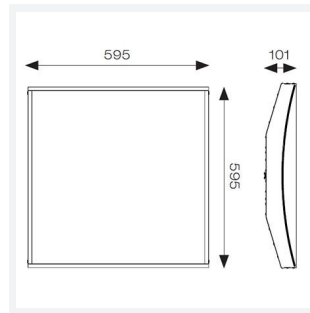

PRODUCT FEATURES

- High performance indirect recessed luminaire Ideal for office or commercial applications
- Selectable CCT between 3000K, 4000K and 6500K
- One piece curved diffuser provides a unique aesthetic
- TP(a) as Standard

GENERAL INFORMATION

Wattage	19W
Lumens Delivered	2300lm (4000K)
Lm/W	122lm/W (4000K)
Beam Angle	80
CRI	80
CCT	3000/4000/6500K
Input	220-240V
Operating Temp	-20°C - 40°C
SDCM	5
UGR	16
Cut-Out Size	585x585mm
Product Weight without Packaging	3.942 kg

TECHNICAL INFORMATION

Light Source	LED
Colour / Finish	White
IP Rating	IP20
Class Protection	2
Internal / External	Internal
Surface / Recessed / Suspended	Recessed
Lumen Depreciation	L80 100,000h
Warranty (Years)	5
CE Mark	Yes
Height	101 mm