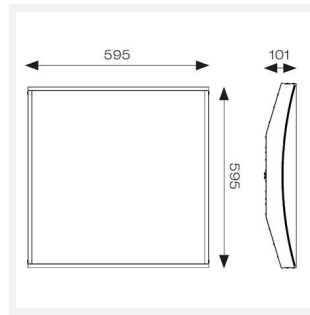

Siipa Solo

Siipa Solo CCT Recessed Modular OCTO Smart
Code: ASPASL/OCTO/M3

Category	Commercial Panels
Application	Commercial, Education, Healthcare
Specification	Architectural

PRODUCT FEATURES

- High performance indirect recessed luminaire Ideal for office or commercial applications
- Selectable CCT between 3000K, 4000K and 6500K
- One piece curved diffuser provides a unique aesthetic
- TP(a) as Standard

GENERAL INFORMATION	
Wattage	19W
Lumens Delivered	2300lm (4000K)
Lm/W	122lm/W (4000K)
Beam Angle	80
CRI	80
CCT	3000/4000/6500K
Input	220/240V
Operating Temp	0°C - 40°C
SDCM	5
UGR	16
Cut-Out Size	585x585mm
Product Weight without Packaging	4.242 kg

TECHNICAL INFORMATION	
Light Source	LED
Colour / Finish	White
IP Rating	IP20
Class Protection	2
Internal / External	Internal
Surface / Recessed / Suspended	Recessed
Lumen Depreciation	L80 100,000h
Warranty (Years)	5
CE Mark	Yes
Height	101 mm