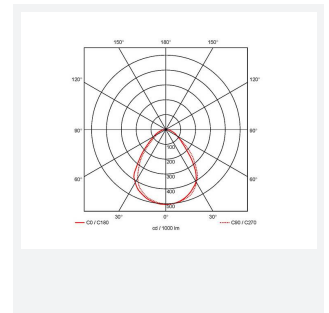

# Siipa Solo

Siipa Solo CCT Recessed Modular OCTO Smart  
Code: ASPASL/OCTO/M3

Category	Commercial Panels
Application	Commercial, Education, Healthcare
Specification	Architectural

## PRODUCT FEATURES

- High performance indirect recessed luminaire Ideal for office or commercial applications
- Selectable CCT between 3000K, 4000K and 6500K
- One piece curved diffuser provides a unique aesthetic
- TP(a) as Standard

GENERAL INFORMATION	
Wattage	19W
Lumens Delivered	2300lm (4000K)
Lm/W	122lm/W (4000K)
Beam Angle	80
CRI	80
CCT	3000/4000/6500K
Input	220-240V
Operating Temp	0°C - 40°C
SDCM	5
UGR	16
Cut-Out Size	585x585mm
Product Weight without Packaging	4.242 kg

TECHNICAL INFORMATION	
Light Source	LED
Colour / Finish	White
IP Rating	IP20
Class Protection	2
Internal / External	Internal
Surface / Recessed / Suspended	Recessed
Lumen Depreciation	L80 100,000h
Warranty (Years)	5
CE Mark	Yes
Height	101 mm