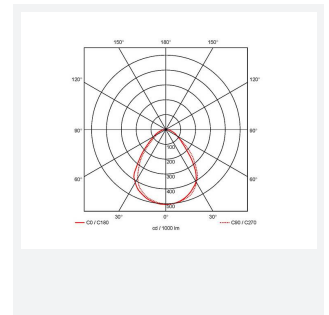

Siipa Solo

Siipa Solo CCT Recessed Modular OCTO Smart
Code: ASPASL/OCTO/M3

Category	Commercial Panels
Application	Commercial, Education, Healthcare
Specification	Architectural

PRODUCT FEATURES

- High performance indirect recessed luminaire Ideal for office or commercial applications
- Selectable CCT between 3000K, 4000K and 6500K
- One piece curved diffuser provides a unique aesthetic
- TP(a) as Standard

GENERAL INFORMATION	
Wattage	19W
Lumens Delivered	2300lm (4000K)
Lm/W	122lm/W (4000K)
Beam Angle	80
CRI	80
CCT	3000/4000/6500K
Input	220/240V
Operating Temp	0°C - 40°C
SDCM	5
UGR	16
Cut-Out Size	585x585mm
Product Weight without Packaging	4.242 kg

TECHNICAL INFORMATION	
Light Source	LED
Colour / Finish	White
IP Rating	IP20
Class Protection	2
Internal / External	Internal
Surface / Recessed / Suspended	Recessed
Lumen Depreciation	L80 100,000h
Warranty (Years)	5
CE Mark	Yes
Height	101 mm