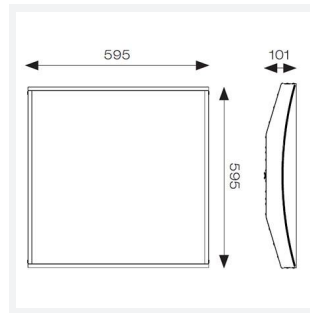

# Siipa Solo

Siipa Solo CCT Recessed Modular OCTO Smart  
Code: ASPASL/OCTO/M3

Category	Commercial Panels
Application	Commercial, Education, Healthcare
Specification	Architectural

GENERAL INFORMATION	
Wattage	19W
Lumens Delivered	2300lm (4000K)
Lm/W	122lm/W (4000K)
Beam Angle	80
CRI	80
CCT	3000/4000/6500K
Input	220-240V
Operating Temp	0°C - 40°C
SDCM	5
UGR	16
Cut-Out Size	585x585mm
Product Weight without Packaging	4.242 kg

TECHNICAL INFORMATION	
Light Source	LED
Colour / Finish	White
IP Rating	IP20
Class Protection	2
Internal / External	Internal
Surface / Recessed / Suspended	Recessed
Lumen Depreciation	L80 100,000h
Warranty (Years)	5
CE Mark	Yes
Height	101 mm