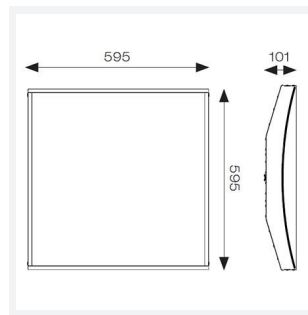

Siipa Solo

Siipa Solo CCT Recessed Modular Emergency
Code: ASPASL/M3

Category	Commercial Panels
Application	Commercial, Education, Healthcare
Specification	Architectural

PRODUCT FEATURES

- High performance indirect recessed luminaire Ideal for office or commercial applications
- Selectable CCT between 3000K, 4000K and 6500K
- One piece curved diffuser provides a unique aesthetic
- TP(a) as Standard

GENERAL INFORMATION	
Wattage	19W
Lumens Delivered	2300lm (4000K)
Lm/W	122lm/W (4000K)
Beam Angle	80
CRI	80
CCT	3000/4000/6500K
Input	220-240V
Operating Temp	0°C - 40°C
SDCM	5
UGR	16
Cut-Out Size	585x585mm
Product Weight without Packaging	4.142 kg

TECHNICAL INFORMATION	
Light Source	LED
Colour / Finish	White
IP Rating	IP20
Class Protection	2
Internal / External	Internal
Surface / Recessed / Suspended	Recessed
Lumen Depreciation	L80 100,000h
Warranty (Years)	5
CE Mark	Yes
Height	101 mm