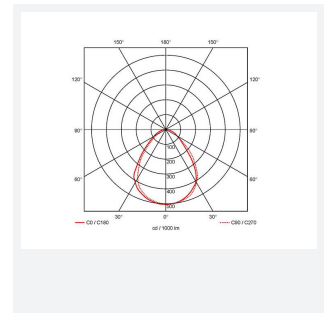

Siipa Solo

Siipa Solo CCT Recessed Modular Emergency
Code: ASPASL/M3

Category	Commercial Panels
Application	Commercial, Education, Healthcare
Specification	Architectural

PRODUCT FEATURES

- High performance indirect recessed luminaire Ideal for office or commercial applications
- Selectable CCT between 3000K, 4000K and 6500K
- One piece curved diffuser provides a unique aesthetic
- TP(a) as Standard

GENERAL INFORMATION

Wattage	19W
Lumens Delivered	2300lm (4000K)
Lm/W	122lm/W (4000K)
Beam Angle	80
CRI	80
CCT	3000/4000/6500K
Input	220/240V
Operating Temp	0°C - 40°C
SDCM	5
UGR	16
Cut-Out Size	585x585mm
Product Weight without Packaging	4.142 kg

TECHNICAL INFORMATION

Light Source	LED
Colour / Finish	White
IP Rating	IP20
Class Protection	2
Internal / External	Internal
Surface / Recessed / Suspended	Recessed
Lumen Depreciation	L80 100,000h
Warranty (Years)	5
CE Mark	Yes
Height	101 mm