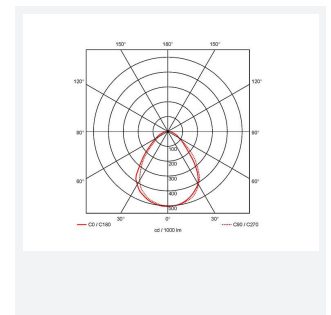

Siipa Solo

Siipa Solo CCT Recessed Modular Emergency
Code: ASPASL/M3

Category	Commercial Panels
Application	Commercial, Education, Healthcare
Specification	Architectural

PRODUCT FEATURES

- High performance indirect recessed luminaire Ideal for office or commercial applications
- Selectable CCT between 3000K, 4000K and 6500K
- One piece curved diffuser provides a unique aesthetic
- TP(a) as Standard

GENERAL INFORMATION	
Wattage	19W
Lumens Delivered	2300lm (4000K)
Lm/W	122lm/W (4000K)
Beam Angle	80
CRI	80
CCT	3000/4000/6500K
Input	220-240V
Operating Temp	0°C - 40°C
SDCM	5
UGR	16
Cut-Out Size	585x585mm
Product Weight without Packaging	4.142 kg

TECHNICAL INFORMATION	
Light Source	LED
Colour / Finish	White
IP Rating	IP20
Class Protection	2
Internal / External	Internal
Surface / Recessed / Suspended	Recessed
Lumen Depreciation	L80 100,000h
Warranty (Years)	5
CE Mark	Yes
Height	101 mm