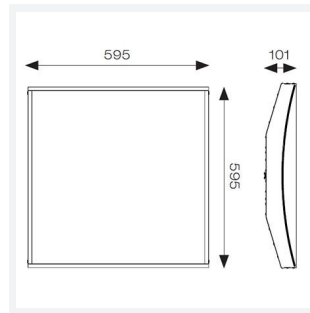

Siipa Solo

Siipa Solo CCT Recessed Modular Emergency
Code: ASPASL/M3

Category	Commercial Panels
Application	Commercial, Education, Healthcare
Specification	Architectural

PRODUCT FEATURES

- High performance indirect recessed luminaire Ideal for office or commercial applications
- Selectable CCT between 3000K, 4000K and 6500K
- One piece curved diffuser provides a unique aesthetic
- TP(a) as Standard

GENERAL INFORMATION

Wattage	19W
Lumens Delivered	2300lm (4000K)
Lm/W	122lm/W (4000K)
Beam Angle	80
CRI	80
CCT	3000/4000/6500K
Input	220/240V
Operating Temp	0°C - 40°C
SDCM	5
UGR	16
Cut-Out Size	585x585mm
Product Weight without Packaging	4.142 kg

TECHNICAL INFORMATION

Light Source	LED
Colour / Finish	White
IP Rating	IP20
Class Protection	2
Internal / External	Internal
Surface / Recessed / Suspended	Recessed
Lumen Depreciation	L80 100,000h
Warranty (Years)	5
CE Mark	Yes
Height	101 mm