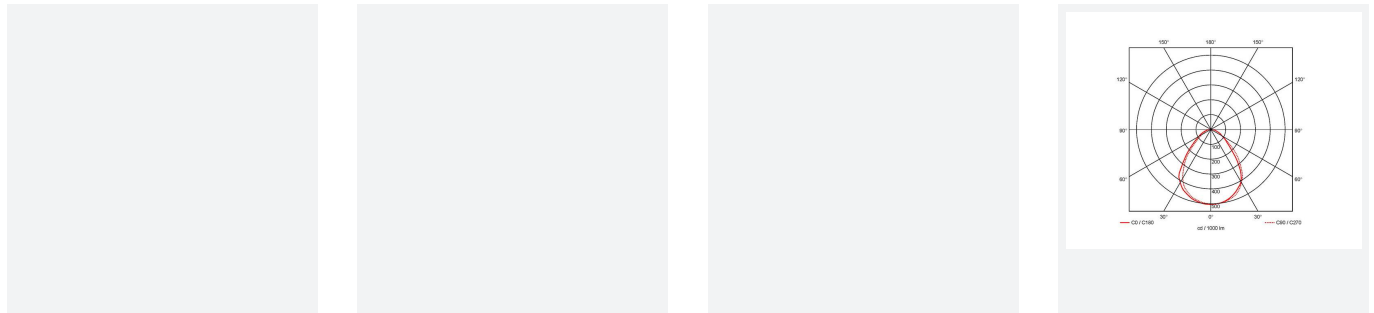

Siipa Dual

Siipa Solo CCT Recessed Modular Switch Dim
Code: ASPASL/DD1

Category	Commercial Panels
Application	Commercial, Education, Healthcare
Specification	Architectural

PRODUCT FEATURES

- High performance indirect recessed luminaire Ideal for office or commercial applications
- Selectable CCT between 3000K, 4000K and 6500K
- One piece curved diffuser provides a unique aesthetic
- TP(a) as Standard

GENERAL INFORMATION	
Wattage	19W
Lumens Delivered	2300lm (4000K)
Lm/W	122lm/W (4000K)
Beam Angle	80
CRI	80
CCT	3000/4000/6500K
Input	220-240V
Operating Temp	-20°C - 40°C
SDCM	5
UGR	16
Cut-Out Size	585x585mm
Product Weight without Packaging	5.234 kg

TECHNICAL INFORMATION	
Light Source	LED
Colour / Finish	White
IP Rating	IP20
Class Protection	2
Internal / External	Internal
Surface / Recessed / Suspended	Recessed
Lumen Depreciation	L80 100,000h
Warranty (Years)	5
CE Mark	Yes
Height	101 mm