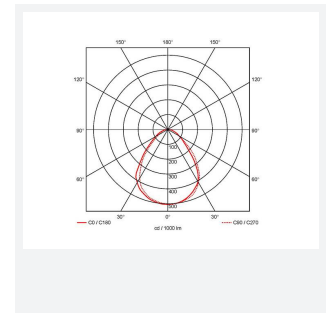

## PRODUCT FEATURES

- High performance indirect recessed luminaire Ideal for office or commercial applications
- Selectable CCT between 3000K, 4000K and 6500K
- One piece curved diffuser provides a unique aesthetic
- TP(a) as Standard

## GENERAL INFORMATION

Wattage	19W
Lumens Delivered	2300lm (4000K)
Lm/W	122lm/W (4000K)
Beam Angle	80
CRI	80
CCT	3000/4000/6500K
Input	220/240V
Operating Temp	-20°C - 40°C
SDCM	5
UGR	16
Cut-Out Size	585x585mm
Product Weight without Packaging	5.234 kg

## TECHNICAL INFORMATION

Light Source	LED
Colour / Finish	White
IP Rating	IP20
Class Protection	2
Internal / External	Internal
Surface / Recessed / Suspended	Recessed
Lumen Depreciation	L80 100,000h
Warranty (Years)	5
CE Mark	Yes
Height	101 mm