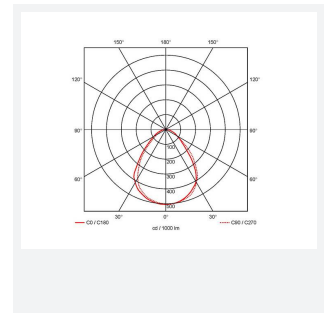

@ansell_lighting

ansellighting

Ansell Lighting

ansell_lighting

Siipa Dual

Siipa Solo CCT Recessed Modular Switch Dim
Code: ASPASL/DD1/M3

Category	Commercial Panels
Application	Commercial, Education, Healthcare
Specification	Architectural

PRODUCT FEATURES

- High performance indirect recessed luminaire Ideal for office or commercial applications
- Selectable CCT between 3000K, 4000K and 6500K
- One piece curved diffuser provides a unique aesthetic
- TP(a) as Standard

GENERAL INFORMATION

Wattage	19W
Lumens Delivered	2300lm (4000K)
Lm/W	122lm/W (4000K)
Beam Angle	80
CRI	80
CCT	3000/4000/6500K
Input	220-240V
Operating Temp	0°C - 40°C
SDCM	5
UGR	16
Cut-Out Size	585x585mm
Product Weight without Packaging	4.142 kg

TECHNICAL INFORMATION

Light Source	LED
Colour / Finish	White
IP Rating	IP20
Class Protection	2
Internal / External	Internal
Surface / Recessed / Suspended	Recessed
Lumen Depreciation	L80 100,000h
Warranty (Years)	5
CE Mark	Yes
Height	101 mm