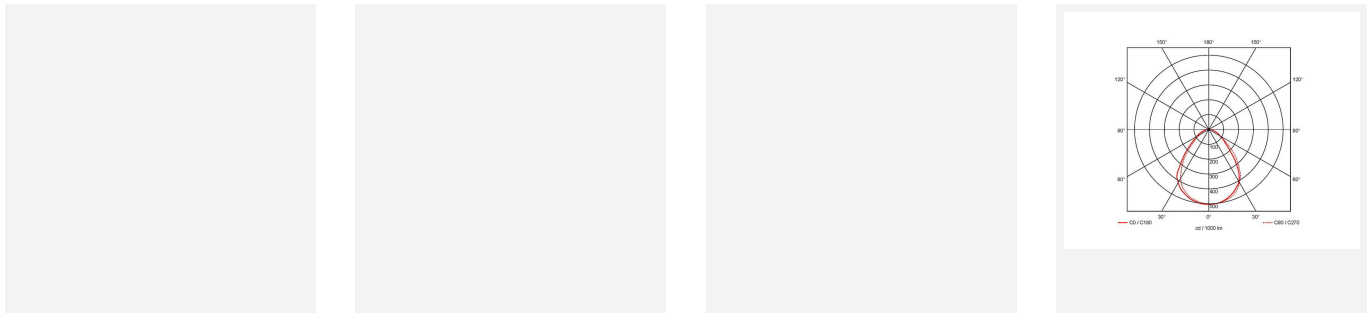

Siipa Dual

Siipa Solo CCT Recessed Modular Switch Dim
Code: ASPASL/DD1/M3

Category	Commercial Panels
Application	Commercial, Education, Healthcare
Specification	Architectural

PRODUCT FEATURES

- High performance indirect recessed luminaire Ideal for office or commercial applications
- Selectable CCT between 3000K, 4000K and 6500K
- One piece curved diffuser provides a unique aesthetic
- TP(a) as Standard

GENERAL INFORMATION	
Wattage	19W
Lumens Delivered	2300lm (4000K)
Lm/W	122lm/W (4000K)
Beam Angle	80
CRI	80
CCT	3000/4000/6500K
Input	220/240V
Operating Temp	0°C - 40°C
SDCM	5
UGR	16
Cut-Out Size	585x585mm
Product Weight without Packaging	4.142 kg

TECHNICAL INFORMATION	
Light Source	LED
Colour / Finish	White
IP Rating	IP20
Class Protection	2
Internal / External	Internal
Surface / Recessed / Suspended	Recessed
Lumen Depreciation	L80 100,000h
Warranty (Years)	5
CE Mark	Yes
Height	101 mm