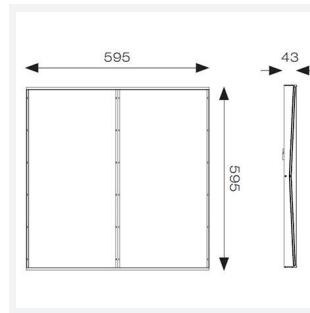

Siipa Dual

Siipa Dual CCT Recessed Modular Emergency
Code: ASPADL/M3

Category	Commercial Panels
Application	Commercial, Education, Healthcare
Specification	Architectural

PRODUCT FEATURES

- High performance indirect recessed luminaire Ideal for office or commercial applications
- Selectable CCT between 3000K, 4000K and 6500K
- TP(a) as Standard

GENERAL INFORMATION	
Wattage	19W
Lumens Delivered	2200lm (4000K)
Lm/W	119lm/W (4000K)
Beam Angle	90
CRI	80
CCT	3000/4000/6500K
Input	220-240V
Operating Temp	0°C - 40°C
SDCM	5
UGR	18
Cut-Out Size	585x585mm
Product Weight without Packaging	4.623 kg

TECHNICAL INFORMATION	
Light Source	LED
Colour / Finish	White
IP Rating	IP20
Class Protection	2
Internal / External	Internal
Surface / Recessed / Suspended	Recessed
Lumen Depreciation	L80 100,000h
Warranty (Years)	5
CE Mark	Yes
Height	43 mm