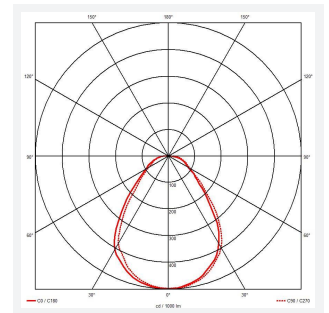

Siipa Dual

Siipa Dual CCT Recessed Modular Emergency
Code: ASPADL/M3

Category	Commercial Panels
Application	Commercial, Education, Healthcare
Specification	Architectural

PRODUCT FEATURES

- High performance indirect recessed luminaire Ideal for office or commercial applications
- Selectable CCT between 3000K, 4000K and 6500K
- TP(a) as Standard

GENERAL INFORMATION	
Wattage	19W
Lumens Delivered	2200lm (4000K)
Lm/W	119lm/W (4000K)
Beam Angle	90
CRI	80
CCT	3000/4000/6500K
Input	220-240V
Operating Temp	0°C - 40°C
SDCM	5
UGR	18
Cut-Out Size	585x585mm
Product Weight without Packaging	4.623 kg

TECHNICAL INFORMATION	
Light Source	LED
Colour / Finish	White
IP Rating	IP20
Class Protection	2
Internal / External	Internal
Surface / Recessed / Suspended	Recessed
Lumen Depreciation	L80 100,000h
Warranty (Years)	5
CE Mark	Yes
Height	43 mm