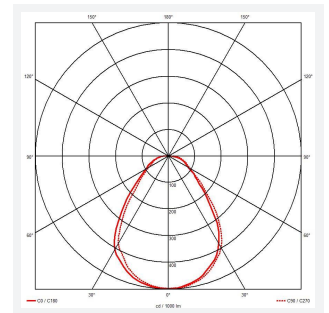

# Siipa Dual

Siipa Dual CCT Recessed Modular Emergency  
Code: ASPADL/M3

Category	Commercial Panels
Application	Commercial, Education, Healthcare
Specification	Architectural

## PRODUCT FEATURES

- High performance indirect recessed luminaire Ideal for office or commercial applications
- Selectable CCT between 3000K, 4000K and 6500K
- TP(a) as Standard

GENERAL INFORMATION	
Wattage	19W
Lumens Delivered	2200lm (4000K)
Lm/W	119lm/W (4000K)
Beam Angle	90
CRI	80
CCT	3000/4000/6500K
Input	220/240V
Operating Temp	0°C - 40°C
SDCM	5
UGR	18
Cut-Out Size	585x585mm
Product Weight without Packaging	4.623 kg

TECHNICAL INFORMATION	
Light Source	LED
Colour / Finish	White
IP Rating	IP20
Class Protection	2
Internal / External	Internal
Surface / Recessed / Suspended	Recessed
Lumen Depreciation	L80 100,000h
Warranty (Years)	5
CE Mark	Yes
Height	43 mm