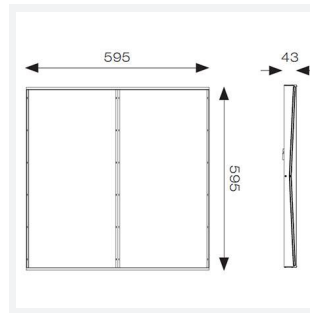

# Siipa Dual

Siipa Dual CCT Recessed Modular Emergency  
Code: ASPADL/M3

Category	Commercial Panels
Application	Commercial, Education, Healthcare
Specification	Architectural

## PRODUCT FEATURES

- High performance indirect recessed luminaire Ideal for office or commercial applications
- Selectable CCT between 3000K, 4000K and 6500K
- TP(a) as Standard

GENERAL INFORMATION	
Wattage	19W
Lumens Delivered	2200lm (4000K)
Lm/W	119lm/W (4000K)
Beam Angle	90
CRI	80
CCT	3000/4000/6500K
Input	220/240V
Operating Temp	0°C - 40°C
SDCM	5
UGR	18
Cut-Out Size	585x585mm
Product Weight without Packaging	4.623 kg

TECHNICAL INFORMATION	
Light Source	LED
Colour / Finish	White
IP Rating	IP20
Class Protection	2
Internal / External	Internal
Surface / Recessed / Suspended	Recessed
Lumen Depreciation	L80 100,000h
Warranty (Years)	5
CE Mark	Yes
Height	43 mm