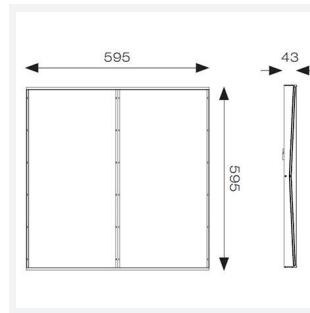

Siipa Dual

Siipa Dual CCT Recessed Modular DALI-
Code: ASPADL/DM3

Category	Commercial Panels
Application	Commercial, Education, Healthcare
Specification	Architectural

PRODUCT FEATURES

- High performance indirect recessed luminaire Ideal for office or commercial applications
- Selectable CCT between 3000K, 4000K and 6500K
- TP(a) as Standard

GENERAL INFORMATION	
Wattage	19W
Lumens Delivered	2200lm (4000K)
Lm/W	119lm/W (4000K)
Beam Angle	90
CRI	80
CCT	3000/4000/6500K
Input	220/240V
Operating Temp	0°C - 40°C
SDCM	5
UGR	18
Cut-Out Size	585x585mm

TECHNICAL INFORMATION	
Light Source	LED
Colour / Finish	White
IP Rating	IP20
Class Protection	2
Internal / External	Internal
Surface / Recessed / Suspended	Recessed
Lumen Depreciation	L80 100,000h
Warranty (Years)	5
CE Mark	Yes
Height	43 mm