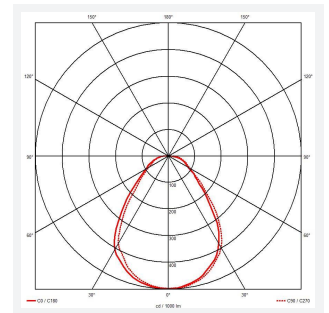

Siipa Dual

Siipa Dual CCT Recessed Modular DALI-
Code: ASPADL/DM3

Category	Commercial Panels
Application	Commercial, Education, Healthcare
Specification	Architectural

PRODUCT FEATURES

- High performance indirect recessed luminaire Ideal for office or commercial applications
- Selectable CCT between 3000K, 4000K and 6500K
- TP(a) as Standard

GENERAL INFORMATION	
Wattage	19W
Lumens Delivered	2200lm (4000K)
Lm/W	119lm/W (4000K)
Beam Angle	90
CRI	80
CCT	3000/4000/6500K
Input	220/240V
Operating Temp	0°C - 40°C
SDCM	5
UGR	18
Cut-Out Size	585x585mm

TECHNICAL INFORMATION	
Light Source	LED
Colour / Finish	White
IP Rating	IP20
Class Protection	2
Internal / External	Internal
Surface / Recessed / Suspended	Recessed
Lumen Depreciation	L80 100,000h
Warranty (Years)	5
CE Mark	Yes
Height	43 mm