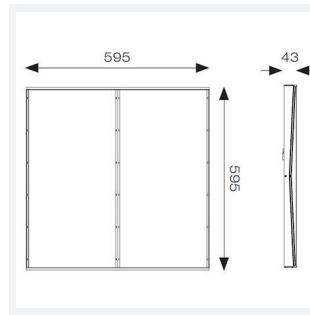

# Siipa Dual

Siipa Dual CCT Recessed Modular DALI-  
Code: ASPADL/DM3

Category	Commercial Panels
Application	Commercial, Education, Healthcare
Specification	Architectural

## PRODUCT FEATURES

- High performance indirect recessed luminaire Ideal for office or commercial applications
- Selectable CCT between 3000K, 4000K and 6500K
- TP(a) as Standard

GENERAL INFORMATION	
Wattage	19W
Lumens Delivered	2200lm (4000K)
Lm/W	119lm/W (4000K)
Beam Angle	90
CRI	80
CCT	3000/4000/6500K
Input	220-240V
Operating Temp	0°C - 40°C
SDCM	5
UGR	18
Cut-Out Size	585x585mm

TECHNICAL INFORMATION	
Light Source	LED
Colour / Finish	White
IP Rating	IP20
Class Protection	2
Internal / External	Internal
Surface / Recessed / Suspended	Recessed
Lumen Depreciation	L80 100,000h
Warranty (Years)	5
CE Mark	Yes
Height	43 mm