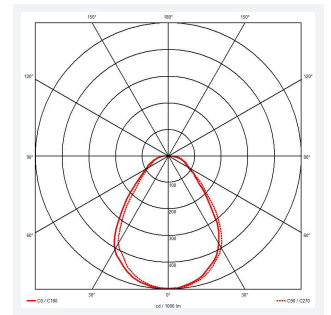

# Siipa Dual

Siipa Dual CCT Recessed Modular DALI-  
Code: ASPADL/DM3

Category	Commercial Panels
Application	Commercial, Education, Healthcare
Specification	Architectural

## PRODUCT FEATURES

- High performance indirect recessed luminaire Ideal for office or commercial applications
- Selectable CCT between 3000K, 4000K and 6500K
- TP(a) as Standard

GENERAL INFORMATION	
Wattage	19W
Lumens Delivered	2200lm (4000K)
Lm/W	119lm/W (4000K)
Beam Angle	90
CRI	80
CCT	3000/4000/6500K
Input	220-240V
Operating Temp	0°C - 40°C
SDCM	5
UGR	18
Cut-Out Size	585x585mm

TECHNICAL INFORMATION	
Light Source	LED
Colour / Finish	White
IP Rating	IP20
Class Protection	2
Internal / External	Internal
Surface / Recessed / Suspended	Recessed
Lumen Depreciation	L80 100,000h
Warranty (Years)	5
CE Mark	Yes
Height	43 mm