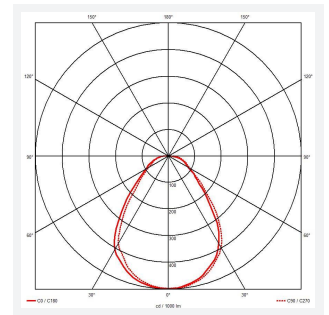

Siipa Dual

Siipa Dual CCT Recessed Modular DALI
Code: ASPADL/DD3/M3

Category	Commercial Panels
Application	Commercial, Education, Healthcare
Specification	Architectural

PRODUCT FEATURES

- High performance indirect recessed luminaire Ideal for office or commercial applications
- Selectable CCT between 3000K, 4000K and 6500K
- TP(a) as Standard

GENERAL INFORMATION

Wattage	19W
Lumens Delivered	2200lm (4000K)
Lm/W	119lm/W (4000K)
Beam Angle	90
CRI	80
CCT	3000/4000/6500K
Input	220-240V
Operating Temp	0°C - 40°C
SDCM	5
UGR	18
Cut-Out Size	585x585mm
Product Weight without Packaging	4.423 kg

TECHNICAL INFORMATION

Light Source	LED
Colour / Finish	White
IP Rating	IP20
Class Protection	2
Internal / External	Internal
Surface / Recessed / Suspended	Recessed
Lumen Depreciation	L80 100,000h
Warranty (Years)	5
CE Mark	Yes
Height	43 mm