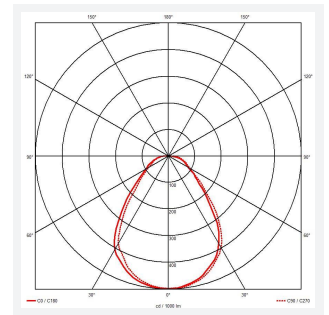

@ansell_lighting

ansellighting

Ansell Lighting

ansell_lighting

Siipa Dual

Siipa Dual CCT Recessed Modular Switch Dim
Code: ASPADL/DD1

Category	Commercial Panels
Application	Commercial, Education, Healthcare
Specification	Architectural

PRODUCT FEATURES

- High performance indirect recessed luminaire Ideal for office or commercial applications
- Selectable CCT between 3000K, 4000K and 6500K
- TP(a) as Standard

GENERAL INFORMATION

Wattage	19W
Lumens Delivered	2200lm (4000K)
Lm/W	119lm/W (4000K)
Beam Angle	90
CRI	80
CCT	3000/4000/6500K
Input	220-240V
Operating Temp	-20°C - 40°C
SDCM	5
UGR	18
Cut-Out Size	585x585mm

TECHNICAL INFORMATION

Light Source	LED
Colour / Finish	White
IP Rating	IP20
Class Protection	2
Internal / External	Internal
Surface / Recessed / Suspended	Recessed
Lumen Depreciation	L80 100,000h
Warranty (Years)	5
CE Mark	Yes
Height	43 mm