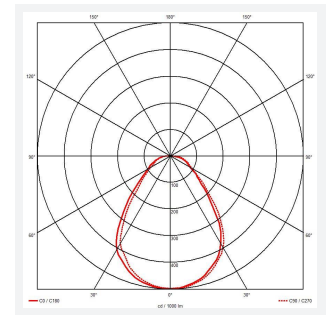

Siipa Dual

Siipa Dual CCT Recessed Modular Switch Dim
Code: ASPADL/DD1/M3

Category	Commercial Panels
Application	Commercial, Education, Healthcare
Specification	Architectural

PRODUCT FEATURES

- High performance indirect recessed luminaire Ideal for office or commercial applications
- Selectable CCT between 3000K, 4000K and 6500K
- TP(a) as Standard

GENERAL INFORMATION

Wattage	19W
Lumens Delivered	2200lm (4000K)
Lm/W	119lm/W (4000K)
Beam Angle	90
CRI	80
CCT	3000/4000/6500K
Input	220/240V
Operating Temp	0°C - 40°C
SDCM	5
UGR	18
Cut-Out Size	585x585mm

TECHNICAL INFORMATION

Light Source	LED
Colour / Finish	White
IP Rating	IP20
Class Protection	2
Internal / External	Internal
Surface / Recessed / Suspended	Recessed
Lumen Depreciation	L80 100,000h
Warranty (Years)	5
CE Mark	Yes
Height	43 mm