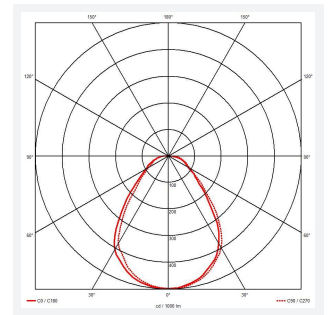

Siipa Dual

Siipa Dual CCT Recessed Modular Switch Dim
Code: ASPADL/DD1/M3

Category	Commercial Panels
Application	Commercial, Education, Healthcare
Specification	Architectural

PRODUCT FEATURES

- High performance indirect recessed luminaire Ideal for office or commercial applications
- Selectable CCT between 3000K, 4000K and 6500K
- TP(a) as Standard

GENERAL INFORMATION

Wattage	19W
Lumens Delivered	2200lm (4000K)
Lm/W	119lm/W (4000K)
Beam Angle	90
CRI	80
CCT	3000/4000/6500K
Input	220-240V
Operating Temp	0°C - 40°C
SDCM	5
UGR	18
Cut-Out Size	585x585mm

TECHNICAL INFORMATION

Light Source	LED
Colour / Finish	White
IP Rating	IP20
Class Protection	2
Internal / External	Internal
Surface / Recessed / Suspended	Recessed
Lumen Depreciation	L80 100,000h
Warranty (Years)	5
CE Mark	Yes
Height	43 mm