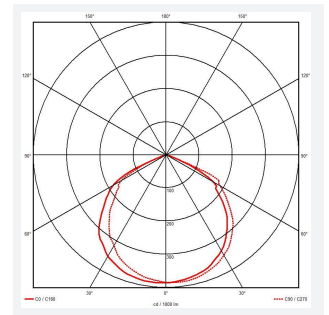

PRODUCT FEATURES

- Economic and compact LED Non-Maintained fixed downlight ideal for use in hotel bedrooms
- White and black powder coat paint finish
- Dimmable switch included for green charge indicator
- Integral selector switch provides option of high/medium/low brightness of green charging indicator
- LED combines power and green charge indicator
- 3 hour emergency output

GENERAL INFORMATION	
Wattage	2W
Lumens Delivered	110lm
Beam Angle	110
CRI	70
CCT	6000-7000K
Input	220/240V
Operating Temp	0°C - 40°C
SDCM	6
Cut-Out Size	45
Product Weight without Packaging	0.341 kg

TECHNICAL INFORMATION	
Light Source	LED
Colour / Finish	White
IP Rating	IP20
Class Protection	1
Internal / External	Internal
Surface / Recessed / Suspended	Recessed
Warranty (Years)	5
CE Mark	Yes
Diameter	50 mm
Height	38 mm