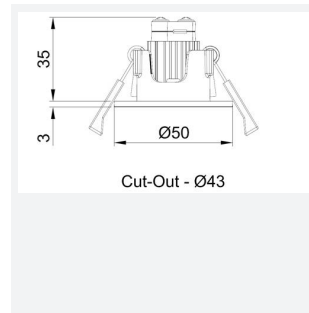

PRODUCT FEATURES

- Economic and compact LED Non-Maintained fixed downlight ideal for use in hotel bedrooms
- White and black powder coat paint finish
- 3 hour emergency output
- Integral selector switch provides option of high/medium/low brightness of green charging indicator
- LED combines power and green charge indicator

GENERAL INFORMATION	
Wattage	1.5W
Lumens Delivered	110lm
Beam Angle	110
CRI	70
CCT	6000-7000K
Input	220-240V
Operating Temp	0°C - 40°C
SDCM	6
Cut-Out Size	43-45mm
Product Weight without Packaging	0.216 kg

TECHNICAL INFORMATION	
Light Source	LED
Colour / Finish	White
IP Rating	IP20
Class Protection	1
Internal / External	Internal
Surface / Recessed / Suspended	Recessed
Warranty (Years)	5
CE Mark	Yes
Diameter	50 mm
Height	38 mm