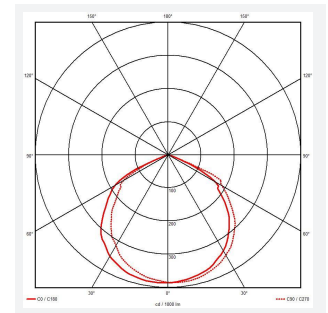

Signal

Category	Emergency
Application	Ancillary, Commercial, Education, Healthcare, Hospitality, Industrial
Specification	Performance

Code: ASLED/3NM