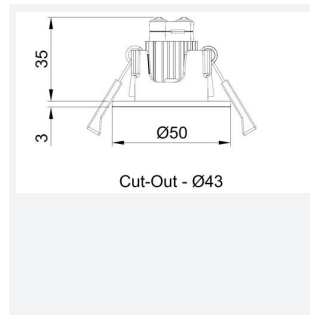

PRODUCT FEATURES

- Economic and compact LED Non-Maintained fixed downlight ideal for use in hotel bedrooms
- White and black powder coat paint finish
- Dimmable switch included for green charge indicator
- Integral selector switch provides option of high/medium/low brightness of green charging indicator
- LED combines power and green charge indicator
- 3 hour emergency output

GENERAL INFORMATION	
Wattage	2W
Lumens Delivered	110lm
Beam Angle	110
CRI	70
CCT	6000-7000K
Input	220/240V
Operating Temp	0°C - 40°C
SDCM	6
Cut-Out Size	45
Product Weight without Packaging	0.341 kg

TECHNICAL INFORMATION	
Light Source	LED
Colour / Finish	White
IP Rating	IP20
Class Protection	1
Internal / External	Internal
Surface / Recessed / Suspended	Recessed
Warranty (Years)	5
CE Mark	Yes
Diameter	50 mm
Height	38 mm