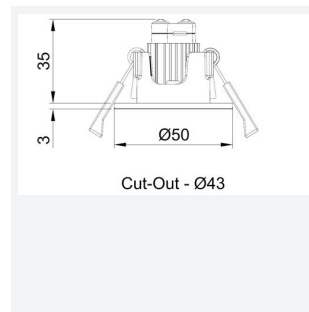

Signal

Category	Emergency
Application	Ancillary, Commercial, Education, Healthcare, Hospitality, Industrial
Specification	Performance

Code: ASLED/3NM