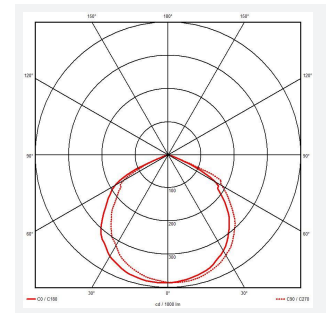

PRODUCT FEATURES

- Economic and compact LED Non-Maintained fixed downlight ideal for use in hotel bedrooms
- White and black powder coat paint finish
- 3 hour emergency output
- Integral selector switch provides option of high/medium/low brightness of green charging indicator
- LED combines power and green charge indicator

GENERAL INFORMATION	
Wattage	1.5W
Lumens Delivered	110lm
Beam Angle	110
CRI	70
CCT	6000-7000K
Input	220-240V
Operating Temp	0°C - 40°C
SDCM	6
Cut-Out Size	43-45mm
Product Weight without Packaging	0.216 kg

TECHNICAL INFORMATION	
Light Source	LED
Colour / Finish	White
IP Rating	IP20
Class Protection	1
Internal / External	Internal
Surface / Recessed / Suspended	Recessed
Warranty (Years)	5
CE Mark	Yes
Diameter	50 mm
Height	38 mm