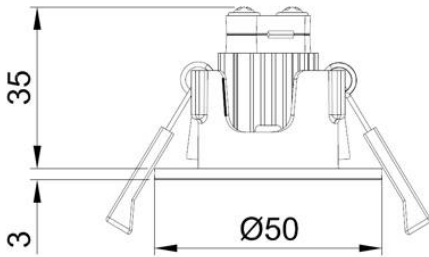

Signal

Signal Emergency Downlight Non-Maintained White
Code: ASLED/3NM

Cut-Out - Ø43