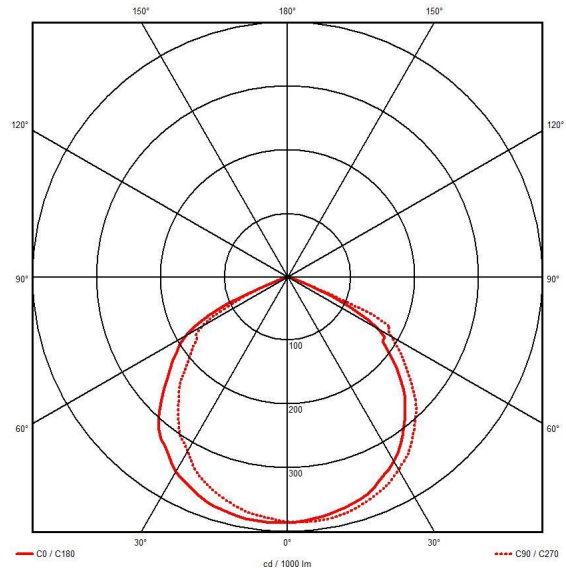

SPARES	
ASBP/8/LI	ASLED/3NM