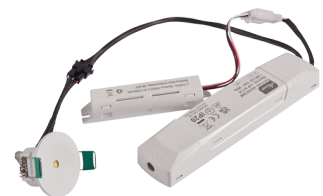

# Signal

Signal Emergency Downlight Non-Maintained White  
**Code: ASLED/3NM**

## PRODUCT FEATURES

- Economic and compact LED Non-Maintained fixed downlight ideal for use in hotel bedrooms
- 3 hour emergency output
- LED combines power and green charge indicator
- ICEL Certified

GENERAL INFORMATION	
<b>Wattage</b>	1.5W
<b>Lumens Delivered</b>	110lm
<b>Beam Angle</b>	110
<b>CRI</b>	70
<b>CCT</b>	6000-7000K
<b>Input</b>	220-240V
<b>Operating Temp</b>	0°C - 40°C
<b>SDCM</b>	6
<b>Cut-Out Size</b>	43-45mm
<b>Product Weight without Packaging</b>	0.216 kg

TECHNICAL INFORMATION	
<b>Light Source</b>	LED
<b>Colour / Finish</b>	White
<b>IP Rating</b>	IP20
<b>IK Rating</b>	IK08
<b>Class Protection</b>	1
<b>Internal / External</b>	Internal
<b>Surface / Recessed / Suspended</b>	Recessed
<b>Warranty (Years)</b>	7
<b>CE Mark</b>	Yes
<b>Diameter</b>	50 mm
<b>Height</b>	38 mm
<b>Emergency Output Duration</b>	3 Hr