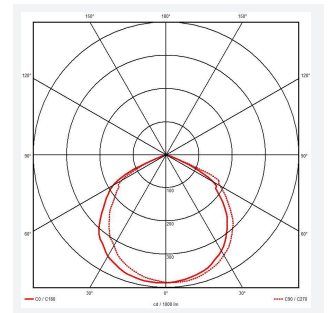

# Signal

<b>Category</b>	Emergency
<b>Application</b>	Ancillary, Commercial, Education, Healthcare, Hospitality, Industrial
<b>Specification</b>	Performance

**Code:** ASLED/3NM/B

- Economic and compact LED Non-Maintained fixed downlight ideal for use in hotel bedrooms
- White and black powder coat paint finish
- Dimmable switch included for green charge indicator
- Integral selector switch provides option of high/medium/low brightness of green charging indicator
- LED combines power and green charge indicator
- 3 hour emergency output

GENERAL INFORMATION	
Wattage	2W
Lumens Delivered	110lm
Beam Angle	110
CRI	70
CCT	6000-7000K
Input	220-240V
Operating Temp	0°C - 40°C
SDCM	6
Cut-Out Size	45
Product Weight without Packaging	0.341 kg

TECHNICAL INFORMATION	
Light Source	LED
Colour / Finish	Black
IP Rating	IP20
Class Protection	1
Internal / External	Internal
Surface / Recessed / Suspended	Recessed
Warranty (Years)	5
CE Mark	Yes
Diameter	50 mm
Height	38 mm