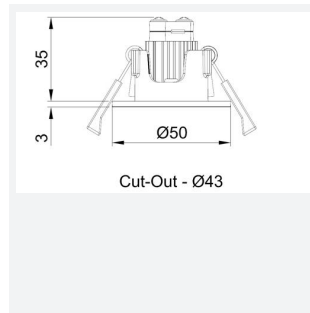

PRODUCT FEATURES

- Economic and compact LED Non-Maintained fixed downlight ideal for use in hotel bedrooms
- White and black powder coat paint finish
- Dimmable switch included for green charge indicator
- Integral selector switch provides option of high/medium/low brightness of green charging indicator
- LED combines power and green charge indicator
- 3 hour emergency output

GENERAL INFORMATION	
Wattage	2W
Lumens Delivered	110lm
Beam Angle	110
CRI	70
CCT	6000-7000K
Input	220/240V
Operating Temp	0°C - 40°C
SDCM	6
Cut-Out Size	45
Product Weight without Packaging	0.341 kg

TECHNICAL INFORMATION	
Light Source	LED
Colour / Finish	Black
IP Rating	IP20
Class Protection	1
Internal / External	Internal
Surface / Recessed / Suspended	Recessed
Warranty (Years)	5
CE Mark	Yes
Diameter	50 mm
Height	38 mm