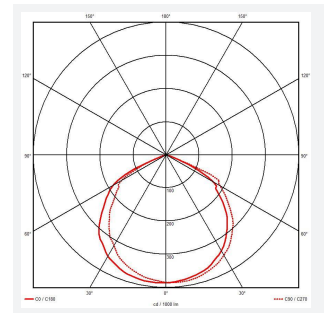

PRODUCT FEATURES

- Economic and compact LED Non-Maintained fixed downlight ideal for use in hotel bedrooms
- White and black powder coat paint finish
- Dimmable switch included for green charge indicator
- Integral selector switch provides option of high/medium/low brightness of green charging indicator
- LED combines power and green charge indicator
- 3 hour emergency output

GENERAL INFORMATION	
Wattage	2W
Lumens Delivered	110lm
Beam Angle	110
CRI	70
CCT	6000-7000K
Input	220/240V
Operating Temp	0°C - 40°C
SDCM	6
Cut-Out Size	45
Product Weight without Packaging	0.341 kg

TECHNICAL INFORMATION	
Light Source	LED
Colour / Finish	Black
IP Rating	IP20
Class Protection	1
Internal / External	Internal
Surface / Recessed / Suspended	Recessed
Warranty (Years)	5
CE Mark	Yes
Diameter	50 mm
Height	38 mm