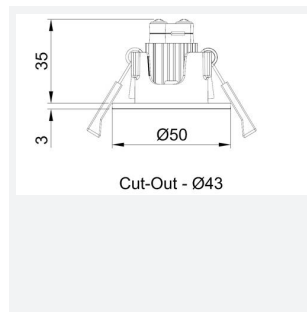

Signal

Category	Emergency
Application	Ancillary, Commercial, Education, Healthcare, Hospitality, Industrial
Specification	Performance

Code: ASLED/3NM/B