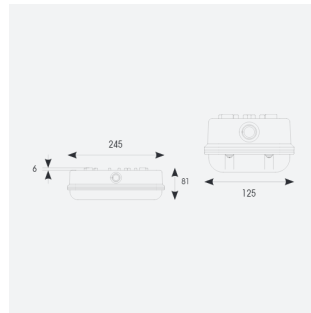

Sleek

Sleek Bulkhead 2CCT Multi Wattage
Code: ASLE/1

Category	Bulkheads
Application	Commercial, Industrial, Outdoor
Specification	Performance

PRODUCT FEATURES

- All polycarbonate multi-purpose bulkhead suitable for external commercial applications
- CCT selectable between 3000K and 4000K
- Non-dimmable
- Unique Visiluxe diffuser allows 90% light transmission from LED source for increased performance
- Instant light output and unlimited switching

GENERAL INFORMATION	
Wattage	5W - 8W
Lumens Delivered	570lm - 960lm (4000K)
Lm/W	114lm/W - 119lm/W (4000K)
Beam Angle	120
CRI	80
CCT	3000/4000K
Input	220-240V
Operating Temp	-10°C - 40°C
SDCM	6
Product Weight without Packaging	0.4 kg

TECHNICAL INFORMATION	
Light Source	LED
Colour / Finish	Black
IP Rating	IP65
Class Protection	2
Internal / External	Internal / External
Surface / Recessed / Suspended	Ceiling, Wall
Lumen Depreciation	L70 54,000h
Warranty (Years)	5
CE Mark	Yes
Height	76 mm