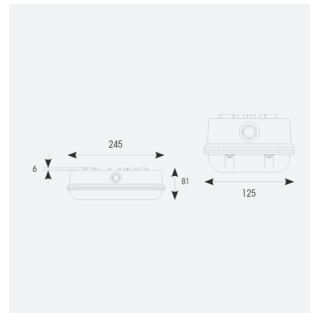

Sleek

Sleek Bulkhead 2CCT Multi Wattage
Code: ASLE/1

Category	Bulkheads
Application	Commercial, Industrial, Outdoor
Specification	Performance

PRODUCT FEATURES

- All polycarbonate multi-purpose bulkhead suitable for external commercial applications
- CCT selectable between 3000K and 4000K
- Non-dimmable
- Unique Visiluxe diffuser allows 90% light transmission from LED source for increased performance
- Instant light output and unlimited switching

GENERAL INFORMATION	
Wattage	5W - 8W
Lumens Delivered	570lm - 960lm (4000K)
Lm/W	114lm/W - 119lm/W (4000K)
Beam Angle	120
CRI	80
CCT	3000/4000K
Input	220/240V
Operating Temp	-10°C - 40°C
SDCM	6
Product Weight without Packaging	0.4 kg

TECHNICAL INFORMATION	
Light Source	LED
Colour / Finish	Black
IP Rating	IP65
Class Protection	2
Internal / External	Internal / External
Surface / Recessed / Suspended	Ceiling, Wall
Lumen Depreciation	L70 54,000h
Warranty (Years)	5
CE Mark	Yes
Height	76 mm