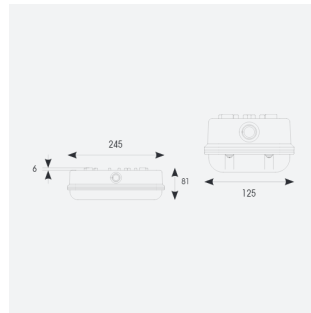

# Sleek

Sleek Bulkhead 2CCT Multi Wattage  
Code: ASLE/1

Category	Bulkheads
Application	Commercial, Industrial, Outdoor
Specification	Performance

GENERAL INFORMATION	
Wattage	5W - 8W
Lumens Delivered	570lm - 960lm (4000K)
Lm/W	114lm/W - 119lm/W (4000K)
Beam Angle	120
CRI	80
CCT	3000/4000K
Input	220-240V
Operating Temp	-10°C - 40°C
SDCM	6
Product Weight without Packaging	0.4 kg

TECHNICAL INFORMATION	
Light Source	LED
Colour / Finish	Black
IP Rating	IP65
Class Protection	2
Internal / External	Internal / External
Surface / Recessed / Suspended	Ceiling, Wall
Lumen Depreciation	L70 >54,000h
Warranty (Years)	5
CE Mark	Yes
Height	76 mm