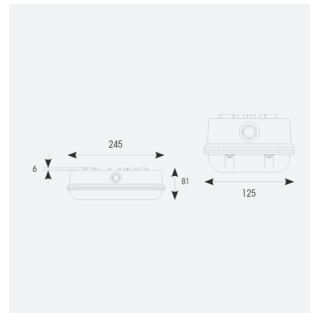

Sleek

Sleek Bulkhead 2CCT Multi Wattage Photocell
Code: ASLE/1/PC

Category	Bulkheads
Application	Commercial, Industrial, Outdoor
Specification	Performance

PRODUCT FEATURES

- All polycarbonate multi-purpose bulkhead suitable for external commercial applications
- CCT selectable between 3000K and 4000K
- Non-dimmable
- Unique Visiluxe diffuser allows 90% light transmission from LED source for increased performance
- Instant light output and unlimited switching

GENERAL INFORMATION	
Wattage	5W - 8W
Lumens Delivered	570lm - 960lm (4000K)
Lm/W	114lm/W - 119lm/W (4000K)
Beam Angle	120
CRI	80
CCT	3000/4000K
Input	220-240V
Operating Temp	-10°C - 40°C
SDCM	6
Product Weight without Packaging	0.46 kg

TECHNICAL INFORMATION	
Light Source	LED
Colour / Finish	Black
IP Rating	IP65
Class Protection	2
Internal / External	Internal / External
Surface / Recessed / Suspended	Ceiling, Wall
Lumen Depreciation	L70 >54,000h
Warranty (Years)	5
CE Mark	Yes
Height	76 mm