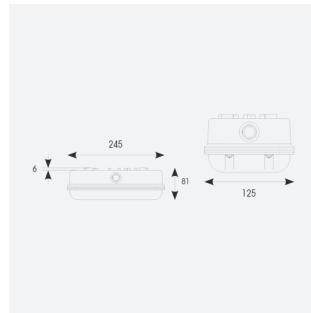

# Sleek

Sleek Bulkhead 2CCT Multi Wattage Photocell  
Code: ASLE/1/PC

Category	Bulkheads
Application	Commercial, Industrial, Outdoor
Specification	Performance

GENERAL INFORMATION	
Wattage	5W - 8W
Lumens Delivered	570lm - 960lm (4000K)
Lm/W	114lm/W - 119lm/W (4000K)
Beam Angle	120
CRI	80
CCT	3000/4000K
Input	220-240V
Operating Temp	-10°C - 40°C
SDCM	6
Product Weight without Packaging	0.4 kg

TECHNICAL INFORMATION	
Light Source	LED
Colour / Finish	Black
IP Rating	IP65
Class Protection	2
Internal / External	Internal / External
Surface / Recessed / Suspended	Ceiling, Wall
Lumen Depreciation	L70 >54,000h
Warranty (Years)	5
CE Mark	Yes
Height	76 mm