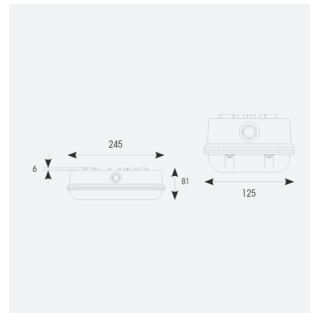

# Sleek

Sleek Bulkhead 2CCT Multi Wattage Photocell  
Code: ASLE/1/PC

Category	Bulkheads
Application	Commercial, Industrial, Outdoor
Specification	Performance

GENERAL INFORMATION	
Wattage	5W - 8W
Lumens Delivered	570lm - 960lm (4000K)
Lm/W	114lm/W - 119lm/W (4000K)
Beam Angle	120
CRI	80
CCT	3000/4000K
Input	220/240V
Operating Temp	-10°C - 40°C
SDCM	6
Product Weight without Packaging	0.4 kg

TECHNICAL INFORMATION	
Light Source	LED
Colour / Finish	Black
IP Rating	IP65
Class Protection	2
Internal / External	Internal / External
Surface / Recessed / Suspended	Ceiling, Wall
Lumen Depreciation	L70 >54,000h
Warranty (Years)	5
CE Mark	Yes
Height	76 mm