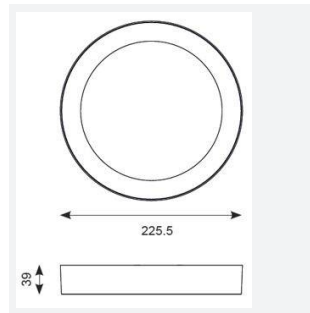

Freska Surface

Freska Surface Downlight Cool White
Code: ASFRLED230/CW

Category	Downlights
Application	Ancillary, Commercial, Education, Healthcare, Hospitality, Retail
Specification	Performance

- Shallow surface mounted circular edge-lit LED panel suitable for semi-commercial and residential applications
- Non-dimmable
- Simple twist and lock invisible fixing method enables ease and speed of installation

GENERAL INFORMATION	
Wattage	18W
Lumens Delivered	1400lm
Lm/W	76lm/W
Beam Angle	110
CRI	80
CCT	4000K
Input	220-240V
Operating Temp	-20°C - 40°C
SDCM	6
UGR	24
Product Weight without Packaging	0.837 kg

TECHNICAL INFORMATION	
Light Source	LED
Colour / Finish	White
IP Rating	IP20
Class Protection	2
Internal / External	Internal
Surface / Recessed / Suspended	Ceiling
Lumen Depreciation	L70 54,000h
Warranty (Years)	2
CE Mark	Yes
Diameter	225.5 mm
Height	39 mm