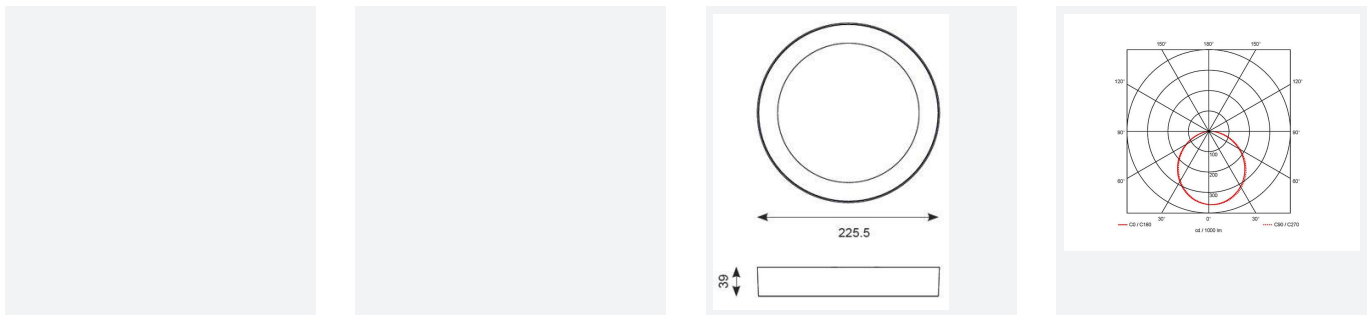

# Freska Surface

Freska Surface Downlight Cool White  
Code: ASFRLED230/CW

Category	Downlights
Application	Ancillary, Commercial, Education, Healthcare, Hospitality, Retail
Specification	Performance

## PRODUCT FEATURES

- Shallow surface mounted circular edge-lit LED panel suitable for semi-commercial and residential applications
- Non-dimmable
- Simple twist and lock invisible fixing method enables ease and speed of installation

GENERAL INFORMATION	
Wattage	18W
Lumens Delivered	1400lm
Lm/W	76lm/W
Beam Angle	110
CRI	80
CCT	4000K
Input	220/240V
Operating Temp	-20°C - 40°C
SDCM	6
UGR	24
Product Weight without Packaging	0.837 kg

TECHNICAL INFORMATION	
Light Source	LED
Colour / Finish	White
IP Rating	IP20
Class Protection	2
Internal / External	Internal
Surface / Recessed / Suspended	Ceiling
Lumen Depreciation	L70 54,000h
Warranty (Years)	2
CE Mark	Yes
Diameter	225.5 mm
Height	39 mm