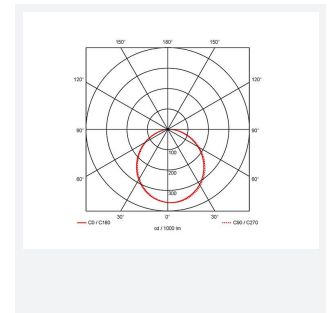

Freska Surface

Freska Surface Downlight Cool White
Code: ASFRLED230/CW

Category	Downlights
Application	Ancillary, Commercial, Education, Healthcare, Hospitality, Retail
Specification	Performance

- Shallow surface mounted circular edge-lit LED panel suitable for semi-commercial and residential applications
- Non-dimmable
- Simple twist and lock invisible fixing method enables ease and speed of installation

GENERAL INFORMATION	
Wattage	18W
Lumens Delivered	1400lm
Lm/W	76lm/W
Beam Angle	110
CRI	80
CCT	4000K
Input	220-240V
Operating Temp	-20°C - 40°C
SDCM	6
UGR	24
Product Weight without Packaging	0.837 kg

TECHNICAL INFORMATION	
Light Source	LED
Colour / Finish	White
IP Rating	IP20
Class Protection	2
Internal / External	Internal
Surface / Recessed / Suspended	Ceiling
Lumen Depreciation	L70 54,000h
Warranty (Years)	2
CE Mark	Yes
Diameter	225.5 mm
Height	39 mm