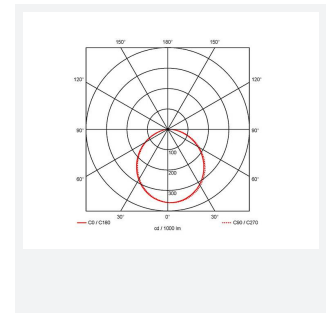

Freska Surface

Freska Surface Downlight Cool White
Code: ASFRLED230/CW

Category	Downlights
Application	Ancillary, Commercial, Education, Healthcare, Hospitality, Retail
Specification	Performance

PRODUCT FEATURES

- Shallow surface mounted circular edge-lit LED panel suitable for semi-commercial and residential applications
- Non-dimmable
- Simple twist and lock invisible fixing method enables ease and speed of installation

GENERAL INFORMATION	
Wattage	18W
Lumens Delivered	1400lm
Lm/W	76lm/W
Beam Angle	110
CRI	80
CCT	4000K
Input	220-240V
Operating Temp	-20°C - 40°C
SDCM	6
UGR	24
Product Weight without Packaging	0.837 kg

TECHNICAL INFORMATION	
Light Source	LED
Colour / Finish	White
IP Rating	IP20
Class Protection	2
Internal / External	Internal
Surface / Recessed / Suspended	Ceiling
Lumen Depreciation	L70 54,000h
Warranty (Years)	2
CE Mark	Yes
Diameter	226 mm
Height	39 mm