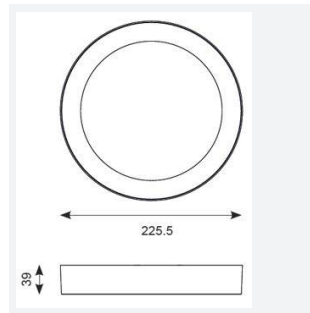

Freska Surface

Freska Surface Downlight Cool White
Code: ASFRLED230/CW

Category	Downlights
Application	Ancillary, Commercial, Education, Healthcare, Hospitality, Retail
Specification	Performance

PRODUCT FEATURES

- Shallow surface mounted circular edge-lit LED panel suitable for semi-commercial and residential applications
- Non-dimmable
- Simple twist and lock invisible fixing method enables ease and speed of installation

GENERAL INFORMATION	
Wattage	18W
Lumens Delivered	1400lm
Lm/W	76lm/W
Beam Angle	110
CRI	80
CCT	4000K
Input	220-240V
Operating Temp	-20°C - 40°C
SDCM	6
UGR	24
Product Weight without Packaging	0.837 kg

TECHNICAL INFORMATION	
Light Source	LED
Colour / Finish	White
IP Rating	IP20
Class Protection	2
Internal / External	Internal
Surface / Recessed / Suspended	Ceiling
Lumen Depreciation	L70 54,000h
Warranty (Years)	2
CE Mark	Yes
Diameter	226 mm
Height	39 mm