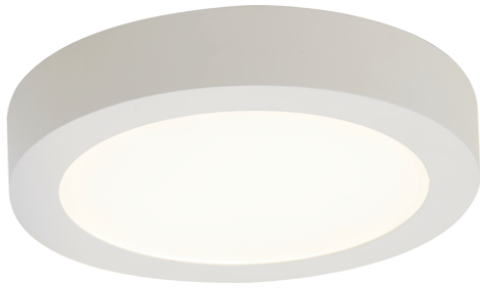

Category	Downlights
Application	Ancillary, Commercial, Education, Healthcare, Hospitality, Retail
Specification	Performance

Freska Surface

Freska Surface Downlight Cool White
Code: ASFRLED230/CW

PRODUCT FEATURES

- Shallow surface mounted circular edge-lit LED panel suitable for semi-commercial and residential applications
- Non-dimmable
- Simple twist and lock invisible fixing method enables ease and speed of installation

GENERAL INFORMATION

Wattage	18W
Lumens Delivered	1400lm
Lm/W	76lm/W
Beam Angle	110
CRI	80
CCT	4000K
Input	220-240V
Operating Temp	-20°C - 40°C
SDCM	6
UGR	24
Product Weight without Packaging	0.837 kg

TECHNICAL INFORMATION

Light Source	LED
Colour / Finish	White
IP Rating	IP20
Class Protection	2
Internal / External	Internal
Surface / Recessed / Suspended	Ceiling
Lumen Depreciation	L70 54,000h
Warranty (Years)	2
CE Mark	Yes
Diameter	226 mm
Height	39 mm