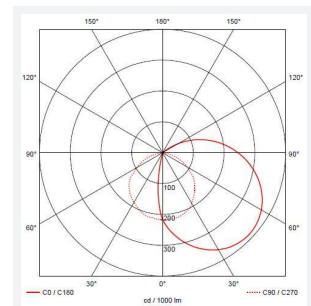

PRODUCT FEATURES

- Contemporary die-cast aluminium LED bollard suitable for residential and hospitality applications
- Available in 3000K and 4000K options
- Non-dimmable
- Graphite textured powder coat paint finish
- Flange mounted base for surface fixing

GENERAL INFORMATION

Wattage	6W
Lumens Delivered	410lm
Lm/W	68lm/W
Beam Angle	80/140
CRI	80
CCT	4000K
Input	220-240V
Operating Temp	-20°C - 45°C
SDCM	6
Product Weight without Packaging	1.617 kg

TECHNICAL INFORMATION

Light Source	LED
Colour / Finish	Graphite
IP Rating	IP54
Class Protection	1
Internal / External	External
Surface / Recessed / Suspended	Floor
Lumen Depreciation	L70 36,000h
Warranty (Years)	3
CE Mark	Yes
Height	1,000 mm