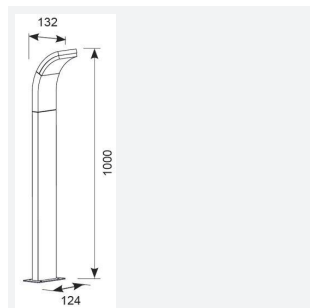

Senza Bollard

Senza Bollard 1000mm Cool White
Code: ASELEDB/100

Category	Bollards
Application	Outdoor, Residential, Retail
Specification	Architectural

PRODUCT FEATURES

- Contemporary die-cast aluminium LED bollard suitable for residential and hospitality applications
- Available in 3000K and 4000K options
- Non-dimmable
- Graphite textured powder coat paint finish
- Flange mounted base for surface fixing

GENERAL INFORMATION	
Wattage	6W
Lumens Delivered	410lm
Lm/W	68lm/W
Beam Angle	80/140
CRI	80
CCT	4000K
Input	220-240V
Operating Temp	-20°C - 45°C
SDCM	6
Product Weight without Packaging	1.617 kg

TECHNICAL INFORMATION	
Light Source	LED
Colour / Finish	Graphite
IP Rating	IP54
Class Protection	1
Internal / External	External
Surface / Recessed / Suspended	Floor
Lumen Depreciation	L70 36,000h
Warranty (Years)	3
CE Mark	Yes
Height	1,000 mm