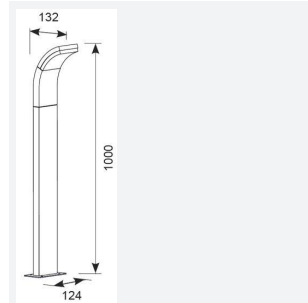

# Senza Bollard

Senza Bollard 1000mm Cool White  
Code: ASELEDB/100

Category	Bollards
Application	Outdoor, Residential, Retail
Specification	Architectural

## GENERAL INFORMATION

Wattage	6W
Lumens Delivered	410lm
Lm/W	68lm/W
Beam Angle	80/140
CRI	80
CCT	4000K
Input	220/240V
Operating Temp	-20°C - 45°C
SDCM	6
Product Weight without Packaging	1.617 kg

## TECHNICAL INFORMATION

Light Source	LED
Colour / Finish	Graphite
IP Rating	IP54
Class Protection	1
Internal / External	External
Surface / Recessed / Suspended	Floor
Lumen Depreciation	L70 36,000h
Warranty (Years)	3
CE Mark	Yes
Height	1,000 mm