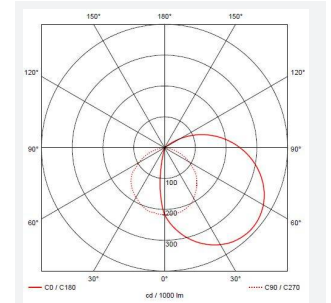

PRODUCT FEATURES

- Contemporary die-cast aluminium LED bollard suitable for residential and hospitality applications
- Available in 3000K and 4000K options
- Non-dimmable
- Graphite textured powder coat paint finish
- Flange mounted base for surface fixing

GENERAL INFORMATION

Wattage	6W
Lumens Delivered	410lm
Lm/W	68lm/W
Beam Angle	80/140
CRI	80
CCT	4000K
Input	220/240V
Operating Temp	-20°C - 45°C
SDCM	6
Product Weight without Packaging	1.617 kg

TECHNICAL INFORMATION

Light Source	LED
Colour / Finish	Graphite
IP Rating	IP54
Class Protection	1
Internal / External	External
Surface / Recessed / Suspended	Floor
Lumen Depreciation	L70 36,000h
Warranty (Years)	3
CE Mark	Yes
Height	1,000 mm