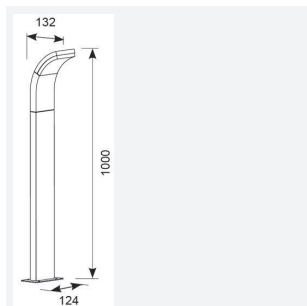

# Senza Bollard

Senza Bollard 1000mm Cool White

Code: ASELEDB/100

Category Bollards

Application Outdoor, Residential, Retail

Specification Architectural

## GENERAL INFORMATION

Wattage	6W
Lumens Delivered	410lm
Lm/W	68lm/W
Beam Angle	80/140
CRI	80
CCT	4000K
Input	220-240V
Operating Temp	-20°C - 45°C
SDCM	6
Product Weight without Packaging	1.617 kg