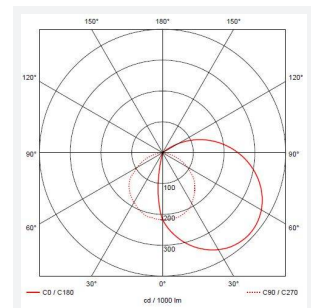

PRODUCT FEATURES

- Contemporary die-cast aluminium LED bollard suitable for residential and hospitality applications
- Available in 3000K and 4000K options
- Non-dimmable
- Graphite textured powder coat paint finish
- Flange mounted base for surface fixing

GENERAL INFORMATION	
Wattage	6W
Lumens Delivered	410lm
Lm/W	68lm/W
Beam Angle	80/140
CRI	80
CCT	4000K
Input	220-240V
Operating Temp	-20°C - 45°C
SDCM	6
Product Weight without Packaging	1.617 kg

TECHNICAL INFORMATION	
Light Source	LED
Colour / Finish	Graphite
IP Rating	IP54
Class Protection	1
Internal / External	External
Surface / Recessed / Suspended	Floor
Lumen Depreciation	L70 36,000h
Warranty (Years)	3
CE Mark	Yes
Height	1,000 mm