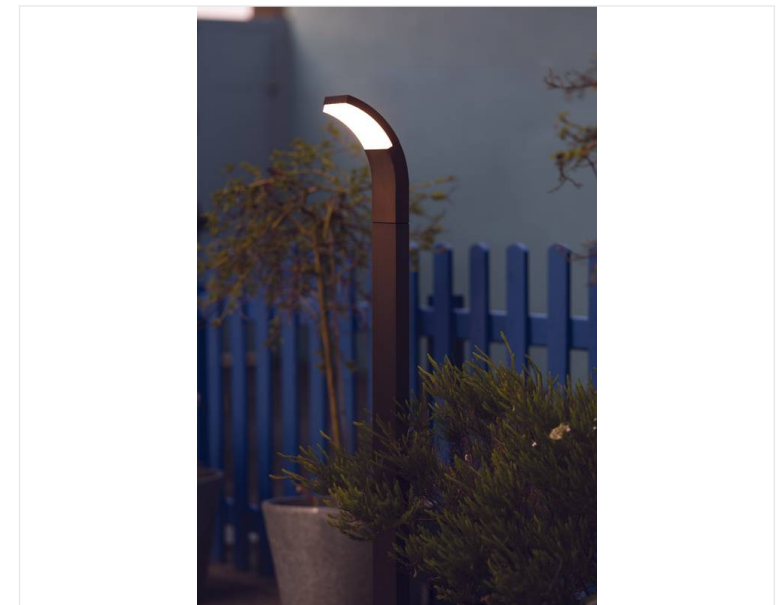

Senza

Part of the Bollards product category

Model	Senza Bollard 1000mm Cool White
Code	ASELEDB/100
Application	Outdoor, Residential, Retail

GENERAL INFORMATION

Input	220-240V
Wattage	6W
Operating Temp	-20°C - 45°C
Lumens Delivered	410lm
lm/W	68lm/W
CCT	4000K
Beam Angle	80/140

MATERIAL INFORMATION

Diffuser Material	Polycarbonate
Product Weight without Packaging	1.617 kg
Colour / Finish	Graphite
Height	1,000 mm

TECHNICAL INFORMATION

Class Protection	1
Light Source	LED
SDCM (Initial Macadam)	3
CRI	80
Internal / External	External
Surface / Recessed / Suspended	Floor
Power Factor	0.82
L70 @ 25°C	L70 B50 36,000h

PRODUCT FEATURES

- Contemporary die-cast aluminium LED bollard suitable for residential and hospitality applications
- Graphite textured powder coat paint finish
- Available in 3000K and 4000K options
- Flange mounted base for surface fixing
- Non-dimmable