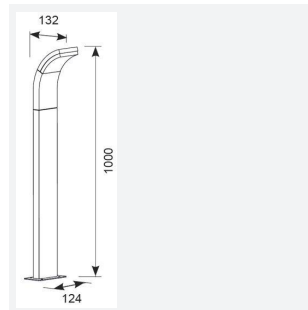

Senza Bollard

Senza Bollard 1000mm Warm White
Code: ASELEDB/100/WW

Category	Bollards
Application	Outdoor, Residential, Retail
Specification	Architectural

PRODUCT FEATURES

- Contemporary die-cast aluminium LED bollard suitable for residential and hospitality applications
- Available in 3000K and 4000K options
- Non-dimmable
- Graphite textured powder coat paint finish
- Flange mounted base for surface fixing

GENERAL INFORMATION	
Wattage	6W
Lumens Delivered	410lm
Lm/W	68lm/W
Beam Angle	80/140
CRI	80
CCT	3000K
Input	220/240V
Operating Temp	-20°C - 45°C
SDCM	6
Product Weight without Packaging	1.617 kg

TECHNICAL INFORMATION	
Light Source	LED
Colour / Finish	Graphite
IP Rating	IP54
Class Protection	1
Internal / External	External
Surface / Recessed / Suspended	Floor
Lumen Depreciation	L70 36,000h
Warranty (Years)	3
CE Mark	Yes
Height	1,000 mm