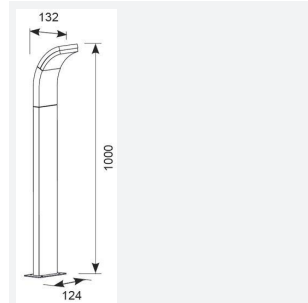

Senza Bollard

Senza Bollard 1000mm Warm White
Code: ASELEDB/100/WW

Category	Bollards
Application	Outdoor, Residential, Retail
Specification	Architectural

- Contemporary die-cast aluminium LED bollard suitable for residential and hospitality applications
- Available in 3000K and 4000K options
- Non-dimmable
- Graphite textured powder coat paint finish
- Flange mounted base for surface fixing

GENERAL INFORMATION	
Wattage	6W
Lumens Delivered	410lm
Lm/W	68lm/W
Beam Angle	80/140
CRI	80
CCT	3000K
Input	220-240V
Operating Temp	-20°C - 45°C
SDCM	6
Product Weight without Packaging	1.617 kg

TECHNICAL INFORMATION	
Light Source	LED
Colour / Finish	Graphite
IP Rating	IP54
Class Protection	1
Internal / External	External
Surface / Recessed / Suspended	Floor
Lumen Depreciation	L70 36,000h
Warranty (Years)	3
CE Mark	Yes
Height	1,000 mm