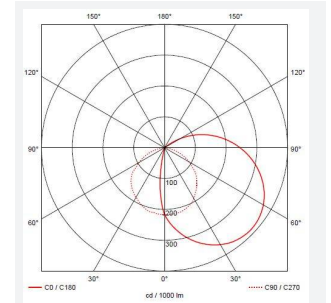

- Contemporary die-cast aluminium LED bollard suitable for residential and hospitality applications
- Available in 3000K and 4000K options
- Non-dimmable
- Graphite textured powder coat paint finish
- Flange mounted base for surface fixing

GENERAL INFORMATION	
Wattage	6W
Lumens Delivered	410lm
Lm/W	68lm/W
Beam Angle	80/140
CRI	80
CCT	3000K
Input	220-240V
Operating Temp	-20°C - 45°C
SDCM	6
Product Weight without Packaging	1.617 kg

TECHNICAL INFORMATION	
Light Source	LED
Colour / Finish	Graphite
IP Rating	IP54
Class Protection	1
Internal / External	External
Surface / Recessed / Suspended	Floor
Lumen Depreciation	L70 36,000h
Warranty (Years)	3
CE Mark	Yes
Height	1,000 mm