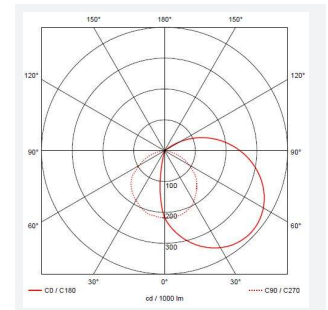

PRODUCT FEATURES

- Contemporary die-cast aluminium LED bollard suitable for residential and hospitality applications
- Available in 3000K and 4000K options
- Non-dimmable
- Graphite textured powder coat paint finish
- Flange mounted base for surface fixing

GENERAL INFORMATION	
Wattage	6W
Lumens Delivered	410lm
Lm/W	68lm/W
Beam Angle	80/140
CRI	80
CCT	3000K
Input	220/240V
Operating Temp	-20°C - 45°C
SDCM	6
Product Weight without Packaging	1.617 kg

TECHNICAL INFORMATION	
Light Source	LED
Colour / Finish	Graphite
IP Rating	IP54
Class Protection	1
Internal / External	External
Surface / Recessed / Suspended	Floor
Lumen Depreciation	L70 36,000h
Warranty (Years)	3
CE Mark	Yes
Height	1,000 mm