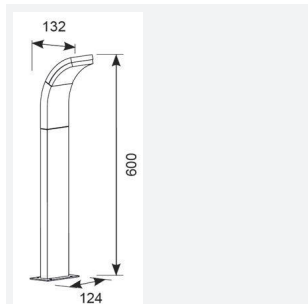

# Senza Bollard

Senza Bollard 600mm Cool White

Code: ASELEDB/060

Category	Bollards
Application	Outdoor, Residential, Retail
Specification	Architectural

- Contemporary die-cast aluminium LED bollard suitable for residential and hospitality applications
- Available in 3000K and 4000K options
- Non-dimmable
- Graphite textured powder coat paint finish
- Flange mounted base for surface fixing

GENERAL INFORMATION	
Wattage	6W
Lumens Delivered	410lm
Lm/W	68lm/W
Beam Angle	80/140
CRI	80
CCT	4000K
Input	220-240V
Operating Temp	-20°C - 45°C
SDCM	6
Product Weight without Packaging	1.103 kg

TECHNICAL INFORMATION	
Light Source	LED
Colour / Finish	Graphite
IP Rating	IP54
Class Protection	1
Internal / External	External
Surface / Recessed / Suspended	Floor
Lumen Depreciation	L70 36,000h
Warranty (Years)	3
CE Mark	Yes
Height	600 mm