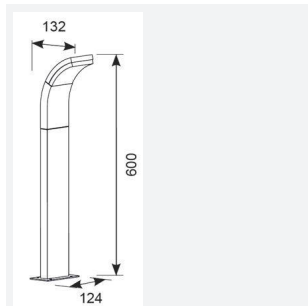

Senza Bollard

Senza Bollard 600mm Cool White
Code: ASELEDB/060

Category	Bollards
Application	Outdoor, Residential, Retail
Specification	Architectural

PRODUCT FEATURES

- Contemporary die-cast aluminium LED bollard suitable for residential and hospitality applications
- Available in 3000K and 4000K options
- Non-dimmable
- Graphite textured powder coat paint finish
- Flange mounted base for surface fixing

GENERAL INFORMATION	
Wattage	6W
Lumens Delivered	410lm
Lm/W	68lm/W
Beam Angle	80/140
CRI	80
CCT	4000K
Input	220/240V
Operating Temp	-20°C - 45°C
SDCM	6
Product Weight without Packaging	1.103 kg

TECHNICAL INFORMATION	
Light Source	LED
Colour / Finish	Graphite
IP Rating	IP54
Class Protection	1
Internal / External	External
Surface / Recessed / Suspended	Floor
Lumen Depreciation	L70 36,000h
Warranty (Years)	3
CE Mark	Yes
Height	600 mm