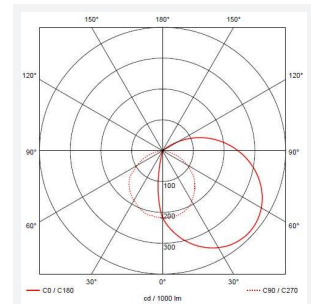

- Contemporary die-cast aluminium LED bollard suitable for residential and hospitality applications
- Available in 3000K and 4000K options
- Non-dimmable
- Graphite textured powder coat paint finish
- Flange mounted base for surface fixing

GENERAL INFORMATION	
Wattage	6W
Lumens Delivered	410lm
Lm/W	68lm/W
Beam Angle	80/140
CRI	80
CCT	4000K
Input	220-240V
Operating Temp	-20°C - 45°C
SDCM	6
Product Weight without Packaging	1.103 kg

TECHNICAL INFORMATION	
Light Source	LED
Colour / Finish	Graphite
IP Rating	IP54
Class Protection	1
Internal / External	External
Surface / Recessed / Suspended	Floor
Lumen Depreciation	L70 36,000h
Warranty (Years)	3
CE Mark	Yes
Height	600 mm