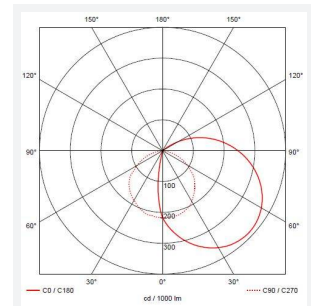

PRODUCT FEATURES

- Contemporary die-cast aluminium LED bollard suitable for residential and hospitality applications
- Available in 3000K and 4000K options
- Non-dimmable
- Graphite textured powder coat paint finish
- Flange mounted base for surface fixing

GENERAL INFORMATION	
Wattage	6W
Lumens Delivered	410lm
Lm/W	68lm/W
Beam Angle	80/140
CRI	80
CCT	4000K
Input	220/240V
Operating Temp	-20°C - 45°C
SDCM	6
Product Weight without Packaging	1.103 kg

TECHNICAL INFORMATION	
Light Source	LED
Colour / Finish	Graphite
IP Rating	IP54
Class Protection	1
Internal / External	External
Surface / Recessed / Suspended	Floor
Lumen Depreciation	L70 36,000h
Warranty (Years)	3
CE Mark	Yes
Height	600 mm