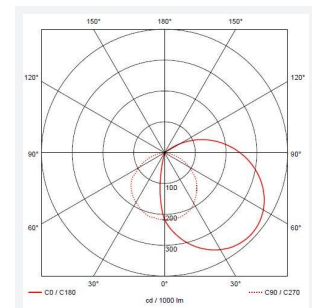

Senza Bollard

Senza Bollard 600mm Warm White
Code: ASELEDB/060/WW

| | |
|---------------|------------------------------|
| Category | Bollards |
| Application | Outdoor, Residential, Retail |
| Specification | Architectural |

| GENERAL INFORMATION | |
|----------------------------------|--------------|
| Wattage | 6W |
| Lumens Delivered | 410lm |
| Lm/W | 68lm/W |
| Beam Angle | 80/140 |
| CRI | 80 |
| CCT | 3000K |
| Input | 220-240V |
| Operating Temp | -20°C - 45°C |
| SDCM | 6 |
| Product Weight without Packaging | 1.103 kg |

| TECHNICAL INFORMATION | |
|--------------------------------|-------------|
| Light Source | LED |
| Colour / Finish | Graphite |
| IP Rating | IP54 |
| Class Protection | 1 |
| Internal / External | External |
| Surface / Recessed / Suspended | Floor |
| Lumen Depreciation | L70 36,000h |
| Warranty (Years) | 3 |
| CE Mark | Yes |
| Height | 600 mm |