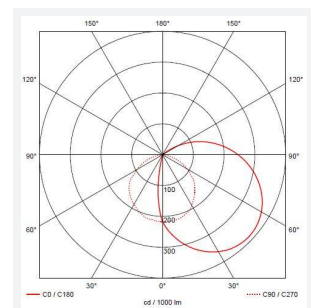

PRODUCT FEATURES

- Contemporary die-cast aluminium LED bollard suitable for residential and hospitality applications
- Available in 3000K and 4000K options
- Non-dimmable
- Graphite textured powder coat paint finish
- Flange mounted base for surface fixing

GENERAL INFORMATION	
Wattage	6W
Lumens Delivered	410lm
Lm/W	68lm/W
Beam Angle	80/140
CRI	80
CCT	3000K
Input	220/240V
Operating Temp	-20°C - 45°C
SDCM	6
Product Weight without Packaging	1.103 kg

TECHNICAL INFORMATION	
Light Source	LED
Colour / Finish	Graphite
IP Rating	IP54
Class Protection	1
Internal / External	External
Surface / Recessed / Suspended	Floor
Lumen Depreciation	L70 36,000h
Warranty (Years)	3
CE Mark	Yes
Height	600 mm