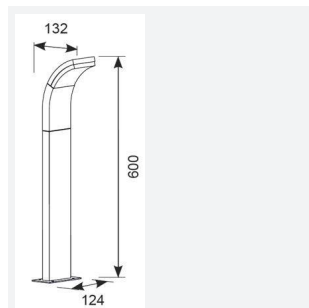

Senza Bollard

Senza Bollard 600mm Warm White
Code: ASELEDB/060/WW

| | |
|---------------|------------------------------|
| Category | Bollards |
| Application | Outdoor, Residential, Retail |
| Specification | Architectural |

| GENERAL INFORMATION | |
|----------------------------------|--------------|
| Wattage | 6W |
| Lumens Delivered | 410lm |
| Lm/W | 68lm/W |
| Beam Angle | 80/140 |
| CRI | 80 |
| CCT | 3000K |
| Input | 220-240V |
| Operating Temp | -20°C - 45°C |
| SDCM | 6 |
| Product Weight without Packaging | 1.103 kg |

| TECHNICAL INFORMATION | |
|--------------------------------|-------------|
| Light Source | LED |
| Colour / Finish | Graphite |
| IP Rating | IP54 |
| Class Protection | 1 |
| Internal / External | External |
| Surface / Recessed / Suspended | Floor |
| Lumen Depreciation | L70 36,000h |
| Warranty (Years) | 3 |
| CE Mark | Yes |
| Height | 600 mm |