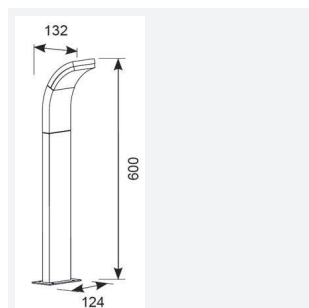

Senza Bollard

Senza Bollard 600mm Warm White
Code: ASELEDB/060/WW

Category	Bollards
Application	Outdoor, Residential, Retail
Specification	Architectural

PRODUCT FEATURES

- Contemporary die-cast aluminium LED bollard suitable for residential and hospitality applications
- Available in 3000K and 4000K options
- Non-dimmable
- Graphite textured powder coat paint finish
- Flange mounted base for surface fixing

GENERAL INFORMATION	
Wattage	6W
Lumens Delivered	410lm
Lm/W	68lm/W
Beam Angle	80/140
CRI	80
CCT	3000K
Input	220/240V
Operating Temp	-20°C - 45°C
SDCM	6
Product Weight without Packaging	1.103 kg

TECHNICAL INFORMATION	
Light Source	LED
Colour / Finish	Graphite
IP Rating	IP54
Class Protection	1
Internal / External	External
Surface / Recessed / Suspended	Floor
Lumen Depreciation	L70 36,000h
Warranty (Years)	3
CE Mark	Yes
Height	600 mm