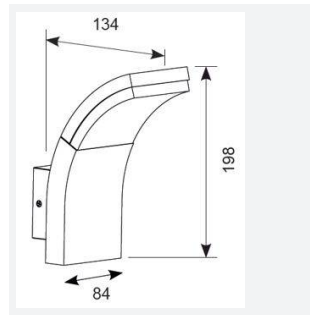

PRODUCT FEATURES

- Die-cast aluminium construction with polycarbonate diffuser
- Graphite textured powder coat paint finish
- Non-dimmable
- Standard and PIR options
- Available in 3000K and 4000K options

GENERAL INFORMATION	
Wattage	6W
Lumens Delivered	410lm
Lm/W	68lm/W
Beam Angle	80/140
CRI	80
CCT	4000K
Input	220/240V
Operating Temp	-20°C - 45°C
SDCM	6
Product Weight without Packaging	0.516 kg

TECHNICAL INFORMATION	
Light Source	LED
Colour / Finish	Graphite
IP Rating	IP54
Class Protection	1
Internal / External	External
Surface / Recessed / Suspended	Wall
Lumen Depreciation	L70 36,000h
Warranty (Years)	3
CE Mark	Yes
Height	198 mm