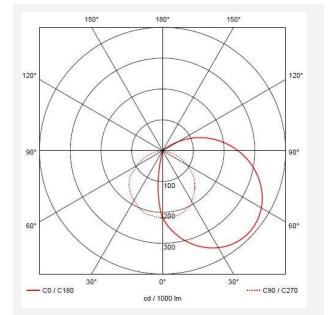

PRODUCT FEATURES

- Die-cast aluminium construction with polycarbonate diffuser
- Graphite textured powder coat paint finish
- Non-dimmable
- Standard and PIR options
- Available in 3000K and 4000K options

GENERAL INFORMATION	
Wattage	6W
Lumens Delivered	410lm
Lm/W	68lm/W
Beam Angle	80/140
CRI	80
CCT	4000K
Input	220/240V
Operating Temp	-20°C - 45°C
SDCM	6
Product Weight without Packaging	0.516 kg

TECHNICAL INFORMATION	
Light Source	LED
Colour / Finish	Graphite
IP Rating	IP54
Class Protection	1
Internal / External	External
Surface / Recessed / Suspended	Wall
Lumen Depreciation	L70 36,000h
Warranty (Years)	3
CE Mark	Yes
Height	198 mm