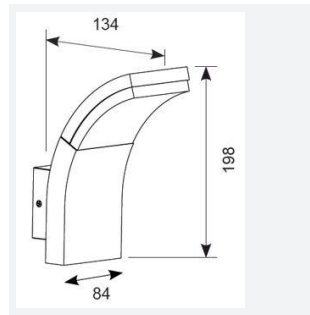

PRODUCT FEATURES

- Contemporary die-cast aluminium LED wall light suitable for residential and hospitality applications
- Graphite textured powder coat paint finish
- Non-dimmable
- Standard and PIR options
- Available in 3000K and 4000K options

GENERAL INFORMATION	
Wattage	6W
Lumens Delivered	410lm
Lm/W	68lm/W
Beam Angle	80/140
CRI	80
CCT	3000K
Input	220/240V
Operating Temp	-20°C - 45°C
SDCM	6
Product Weight without Packaging	0.516 kg

TECHNICAL INFORMATION	
Light Source	LED
Colour / Finish	Graphite
IP Rating	IP54
Class Protection	1
Internal / External	External
Surface / Recessed / Suspended	Wall
Lumen Depreciation	L70 36,000h
Warranty (Years)	3
CE Mark	Yes
Height	198 mm