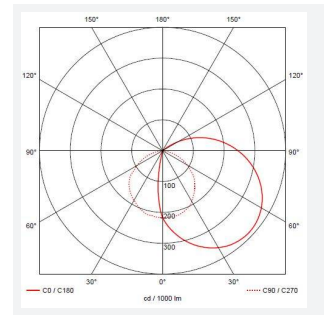

PRODUCT FEATURES

- Contemporary die-cast aluminium LED wall light suitable for residential and hospitality applications
- Graphite textured powder coat paint finish
- Non-dimmable
- Standard and PIR options
- Available in 3000K and 4000K options

GENERAL INFORMATION	
Wattage	6W
Lumens Delivered	410lm
Lm/W	68lm/W
Beam Angle	80/140
CRI	80
CCT	3000K
Input	220/240V
Operating Temp	-20°C - 45°C
SDCM	6
Product Weight without Packaging	0.516 kg

TECHNICAL INFORMATION	
Light Source	LED
Colour / Finish	Graphite
IP Rating	IP54
Class Protection	1
Internal / External	External
Surface / Recessed / Suspended	Wall
Lumen Depreciation	L70 36,000h
Warranty (Years)	3
CE Mark	Yes
Height	198 mm