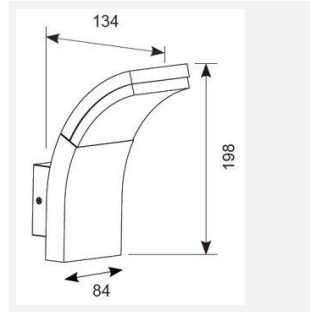

PRODUCT FEATURES

- Contemporary die-cast aluminium LED wall light suitable for residential and hospitality applications
- Graphite textured powder coat paint finish
- Non-dimmable
- Standard and PIR options
- Available in 3000K and 4000K options

GENERAL INFORMATION	
Wattage	6W
Lumens Delivered	410lm
Lm/W	68lm/W
Beam Angle	80/140
CRI	80
CCT	4000K
Input	220/240V
Operating Temp	-20°C - 45°C
SDCM	6
Product Weight without Packaging	0.549 kg

TECHNICAL INFORMATION	
Light Source	LED
Colour / Finish	Graphite
IP Rating	IP54
Class Protection	1
Internal / External	External
Surface / Recessed / Suspended	Wall
Lumen Depreciation	L70 36,000h
Warranty (Years)	3
CE Mark	Yes
Height	198 mm