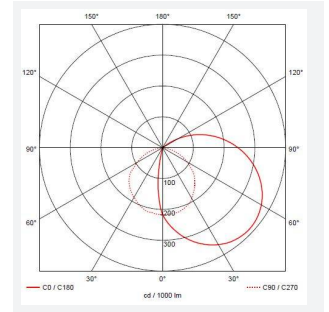

Senza Wall Light

Senza Wall Light PIR Cool White
Code: ASELED/WL/PIR

Category	Wall Lights
Application	Outdoor, Residential, Retail
Specification	Architectural

PRODUCT FEATURES

- Contemporary die-cast aluminium LED wall light suitable for residential and hospitality applications
- Graphite textured powder coat paint finish
- Non-dimmable
- Standard and PIR options
- Available in 3000K and 4000K options

GENERAL INFORMATION	
Wattage	6W
Lumens Delivered	410lm
Lm/W	68lm/W
Beam Angle	80/140
CRI	80
CCT	4000K
Input	220/240V
Operating Temp	-20°C - 45°C
SDCM	6
Product Weight without Packaging	0.549 kg

TECHNICAL INFORMATION	
Light Source	LED
Colour / Finish	Graphite
IP Rating	IP54
Class Protection	1
Internal / External	External
Surface / Recessed / Suspended	Wall
Lumen Depreciation	L70 36,000h
Warranty (Years)	3
CE Mark	Yes
Height	198 mm