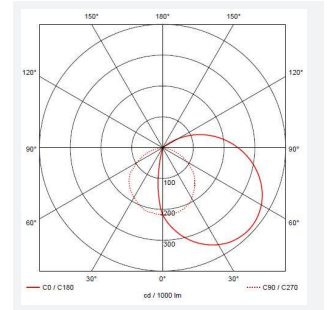

Senza Wall Light

Senza Wall Light PIR Warm White
Code: ASELED/WL/PIR/WW

Category	Wall Lights
Application	Outdoor, Residential, Retail
Specification	Architectural

- Contemporary die-cast aluminium LED wall light suitable for residential and hospitality applications
- Graphite textured powder coat paint finish
- Non-dimmable
- Standard and PIR options
- Available in 3000K and 4000K options

GENERAL INFORMATION	
Wattage	6W
Lumens Delivered	410lm
Lm/W	68lm/W
Beam Angle	80/140
CRI	80
CCT	3000K
Input	220-240V
Operating Temp	-20°C - 45°C
SDCM	6
Product Weight without Packaging	0.549 kg

TECHNICAL INFORMATION	
Light Source	LED
Colour / Finish	Graphite
IP Rating	IP54
Class Protection	1
Internal / External	External
Surface / Recessed / Suspended	Wall
Lumen Depreciation	L70 36,000h
Warranty (Years)	3
CE Mark	Yes
Height	198 mm