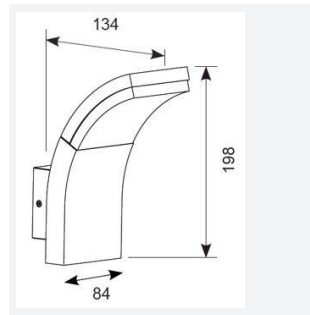

PRODUCT FEATURES

- Contemporary die-cast aluminium LED wall light suitable for residential and hospitality applications
- Graphite textured powder coat paint finish
- Non-dimmable
- Standard and PIR options
- Available in 3000K and 4000K options

GENERAL INFORMATION	
Wattage	6W
Lumens Delivered	410lm
Lm/W	68lm/W
Beam Angle	80/140
CRI	80
CCT	3000K
Input	220/240V
Operating Temp	-20°C - 45°C
SDCM	6
Product Weight without Packaging	0.549 kg

TECHNICAL INFORMATION	
Light Source	LED
Colour / Finish	Graphite
IP Rating	IP54
Class Protection	1
Internal / External	External
Surface / Recessed / Suspended	Wall
Lumen Depreciation	L70 36,000h
Warranty (Years)	3
CE Mark	Yes
Height	198 mm