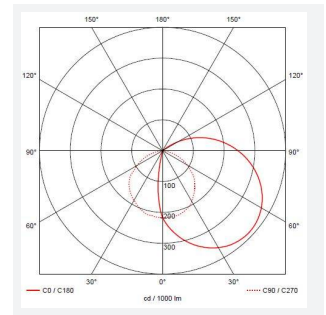

# Senza Wall Light

Senza Wall Light PIR Warm White  
Code: ASELED/WL/PIR/WW

Category	Wall Lights
Application	Outdoor, Residential, Retail
Specification	Architectural

GENERAL INFORMATION	
Wattage	6W
Lumens Delivered	410lm
Lm/W	68lm/W
Beam Angle	80/140
CRI	80
CCT	3000K
Input	220/240V
Operating Temp	-20°C - 45°C
SDCM	6
Product Weight without Packaging	0.549 kg

TECHNICAL INFORMATION	
Light Source	LED
Colour / Finish	Graphite
IP Rating	IP54
Class Protection	1
Internal / External	External
Surface / Recessed / Suspended	Wall
Lumen Depreciation	L70 36,000h
Warranty (Years)	3
CE Mark	Yes
Height	198 mm