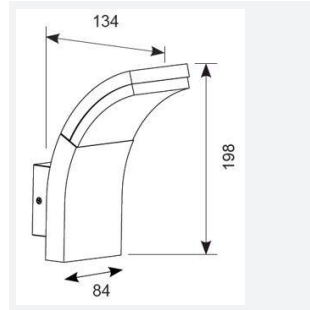

- Contemporary die-cast aluminium LED wall light suitable for residential and hospitality applications
- Graphite textured powder coat paint finish
- Non-dimmable
- Standard and PIR options
- Available in 3000K and 4000K options

GENERAL INFORMATION	
Wattage	6W
Lumens Delivered	410lm
Lm/W	68lm/W
Beam Angle	80/140
CRI	80
CCT	3000K
Input	220-240V
Operating Temp	-20°C - 45°C
SDCM	6
Product Weight without Packaging	0.549 kg

TECHNICAL INFORMATION	
Light Source	LED
Colour / Finish	Graphite
IP Rating	IP54
Class Protection	1
Internal / External	External
Surface / Recessed / Suspended	Wall
Lumen Depreciation	L70 36,000h
Warranty (Years)	3
CE Mark	Yes
Height	198 mm