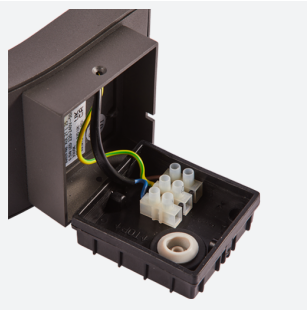

Senza Wall Light

Senza Wall Light PIR Warm White
Code: ASELED/WL/PIR/WW

Category	Wall Lights
Application	Outdoor, Residential, Retail
Specification	Architectural

- Contemporary die-cast aluminium LED wall light suitable for residential and hospitality applications
- Graphite textured powder coat paint finish
- Non-dimmable
- Standard and PIR options
- Available in 3000K and 4000K options

GENERAL INFORMATION	
Wattage	6W
Lumens Delivered	410lm
Lm/W	68lm/W
Beam Angle	80/140
CRI	80
CCT	3000K
Input	220-240V
Operating Temp	-20°C - 45°C
SDCM	6
Product Weight without Packaging	0.549 kg

TECHNICAL INFORMATION	
Light Source	LED
Colour / Finish	Graphite
IP Rating	IP54
Class Protection	1
Internal / External	External
Surface / Recessed / Suspended	Wall
Lumen Depreciation	L70 36,000h
Warranty (Years)	3
CE Mark	Yes
Height	198 mm