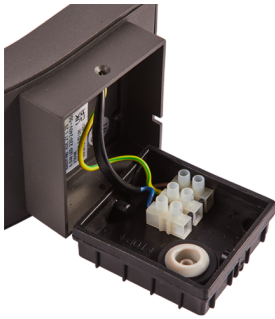

Category	Wall Lights
Application	Outdoor, Residential, Retail
Specification	Architectural

Senza Wall Light

Senza Wall Light PIR Warm White

Code: ASELED/WL/PIR/WW

PRODUCT FEATURES

- Contemporary die-cast aluminium LED wall light suitable for residential and hospitality applications
- Graphite textured powder coat paint finish
- Non-dimmable
- Standard and PIR options
- Available in 3000K and 4000K options

GENERAL INFORMATION

Wattage	6W
Lumens Delivered	410lm
Lm/W	68lm/W
Beam Angle	80/140
CRI	80
CCT	3000K
Input	220-240V
Operating Temp	-20°C - 45°C
SDCM	6
Product Weight without Packaging	0.549 kg

TECHNICAL INFORMATION

Light Source	LED
Colour / Finish	Graphite
IP Rating	IP54
Class Protection	1
Internal / External	External
Surface / Recessed / Suspended	Wall
Lumen Depreciation	L70 36,000h
Warranty (Years)	3
CE Mark	Yes
Height	198 mm

Category	Wall Lights
Application	Outdoor, Residential, Retail
Specification	Architectural

Senza Wall Light

Senza Wall Light PIR Warm White
Code: ASELED/WL/PIR/WW