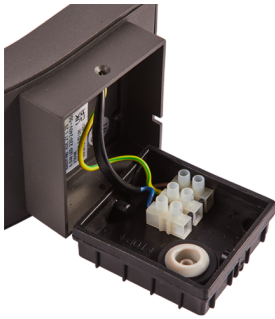

Category	Wall Lights
Application	Outdoor, Residential, Retail
Specification	Architectural

Senza Wall Light

Senza Wall Light PIR Warm White

Code: ASELED/WL/PIR/WW

- Contemporary die-cast aluminium LED wall light suitable for residential and hospitality applications
- Graphite textured powder coat paint finish
- Non-dimmable
- Standard and PIR options
- Available in 3000K and 4000K options

GENERAL INFORMATION	
Wattage	6W
Lumens Delivered	410lm
Lm/W	68lm/W
Beam Angle	80/140
CRI	80
CCT	3000K
Input	220-240V
Operating Temp	-20°C - 45°C
SDCM	6
Product Weight without Packaging	0.549 kg

TECHNICAL INFORMATION	
Light Source	LED
Colour / Finish	Graphite
IP Rating	IP54
Class Protection	1
Internal / External	External
Surface / Recessed / Suspended	Wall
Lumen Depreciation	L70 36,000h
Warranty (Years)	3
CE Mark	Yes
Height	198 mm

Category	Wall Lights
Application	Outdoor, Residential, Retail
Specification	Architectural

Senza Wall Light

Senza Wall Light PIR Warm White
Code: ASELED/WL/PIR/WW