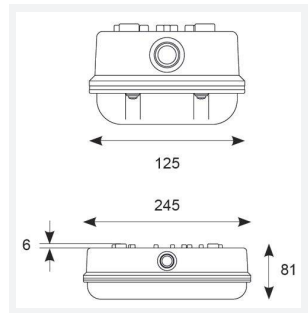

PRODUCT FEATURES

- All polycarbonate multi-purpose bulkhead suitable for external commercial applications
- Instant light output and unlimited switching
- Unique Visiluxe diffuser allows 90% light transmission from LED source for increased performance
- Non-dimmable

GENERAL INFORMATION	
Wattage	6W
Lumens Delivered	440lm
Lm/W	73lm/W
Beam Angle	105
CRI	80
CCT	4000K
Input	220/240V
Operating Temp	-10°C - 40°C
SDCM	6
Product Weight without Packaging	0.373 kg

TECHNICAL INFORMATION	
Light Source	LED
Colour / Finish	Black
IP Rating	IP65
Class Protection	2
Internal / External	Internal / External
Surface / Recessed / Suspended	Ceiling, Wall
Lumen Depreciation	L70 60,000h
Warranty (Years)	2
CE Mark	Yes