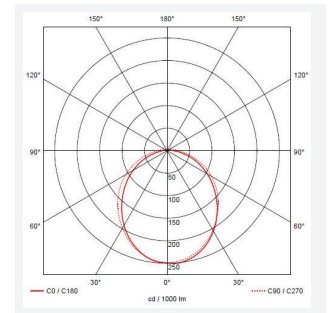

PRODUCT FEATURES

- All polycarbonate multi-purpose bulkhead suitable for external commercial applications
- Instant light output and unlimited switching
- Unique Visiluxe diffuser allows 90% light transmission from LED source for increased performance
- Non-dimmable

GENERAL INFORMATION	
Wattage	6W
Lumens Delivered	440lm
Lm/W	73lm/W
Beam Angle	105
CRI	80
CCT	4000K
Input	220/240V
Operating Temp	-10°C - 40°C
SDCM	6
Product Weight without Packaging	0.373 kg

TECHNICAL INFORMATION	
Light Source	LED
Colour / Finish	Black
IP Rating	IP65
Class Protection	2
Internal / External	Internal / External
Surface / Recessed / Suspended	Ceiling, Wall
Lumen Depreciation	L70 60,000h
Warranty (Years)	2
CE Mark	Yes