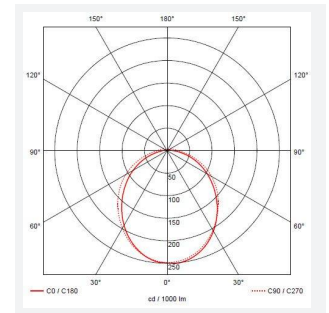

# Sleek

Sleek Bulkhead Photocell  
Code: ASBLED/PC

Category	Bulkheads
Application	Industrial, Outdoor
Specification	Performance

GENERAL INFORMATION	
Wattage	6W
Lumens Delivered	440lm
Lm/W	73lm/W
Beam Angle	105
CRI	80
CCT	4000K
Input	220/240V
Operating Temp	0°C - 25°C
SDCM	6
Product Weight without Packaging	0.373 kg

TECHNICAL INFORMATION	
Light Source	LED
Colour / Finish	Black
IP Rating	IP65
Class Protection	2
Internal / External	Internal / External
Surface / Recessed / Suspended	Ceiling, Wall
Lumen Depreciation	L70 60,000h
Warranty (Years)	2
CE Mark	Yes