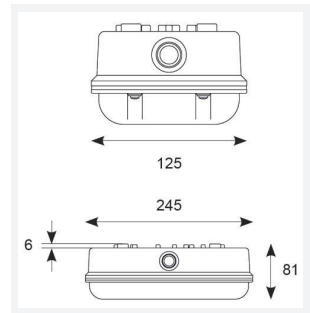

# Sleek

Sleek Bulkhead Photocell  
Code: ASBLED/PC

Category	Bulkheads
Application	Industrial, Outdoor
Specification	Performance

GENERAL INFORMATION	
Wattage	6W
Lumens Delivered	440lm
Lm/W	73lm/W
Beam Angle	105
CRI	80
CCT	4000K
Input	220/240V
Operating Temp	0°C - 25°C
SDCM	6
Product Weight without Packaging	0.373 kg

TECHNICAL INFORMATION	
Light Source	LED
Colour / Finish	Black
IP Rating	IP65
Class Protection	2
Internal / External	Internal / External
Surface / Recessed / Suspended	Ceiling, Wall
Lumen Depreciation	L70 60,000h
Warranty (Years)	2
CE Mark	Yes