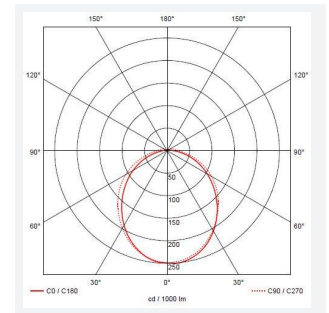

Sleek

Sleek Bulkhead Microwave Sensor Code: ASBLED/MWS

Category	Bulkheads
Application	Industrial, Outdoor
Specification	Performance

PRODUCT FEATURES

- All polycarbonate multi-purpose bulkhead suitable for external commercial applications
- Instant light output and unlimited switching
- Unique Visiluxe diffuser allows 90% light transmission from LED source for increased performance
- Non-dimmable

GENERAL INFORMATION	
Wattage	6W
Lumens Delivered	440lm
Lm/W	73lm/W
Beam Angle	105
CRI	80
CCT	4000K
Input	220/240V
Operating Temp	0°C - 25°C
SDCM	6
Product Weight without Packaging	0.439 kg

TECHNICAL INFORMATION	
Light Source	LED
Colour / Finish	Black
IP Rating	IP65
Class Protection	2
Internal / External	Internal / External
Surface / Recessed / Suspended	Ceiling, Wall
Lumen Depreciation	L70 36,000h
Warranty (Years)	2
CE Mark	Yes