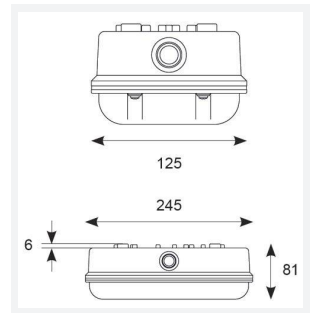

Sleek

Sleek Bulkhead Microwave Sensor Code: ASBLED/MWS

Category	Bulkheads
Application	Industrial, Outdoor
Specification	Performance

PRODUCT FEATURES

- All polycarbonate multi-purpose bulkhead suitable for external commercial applications
- Instant light output and unlimited switching
- Unique Visiluxe diffuser allows 90% light transmission from LED source for increased performance
- Non-dimmable

GENERAL INFORMATION	
Wattage	6W
Lumens Delivered	440lm
Lm/W	73lm/W
Beam Angle	105
CRI	80
CCT	4000K
Input	220/240V
Operating Temp	0°C - 25°C
SDCM	6
Product Weight without Packaging	0.439 kg

TECHNICAL INFORMATION	
Light Source	LED
Colour / Finish	Black
IP Rating	IP65
Class Protection	2
Internal / External	Internal / External
Surface / Recessed / Suspended	Ceiling, Wall
Lumen Depreciation	L70 36,000h
Warranty (Years)	2
CE Mark	Yes